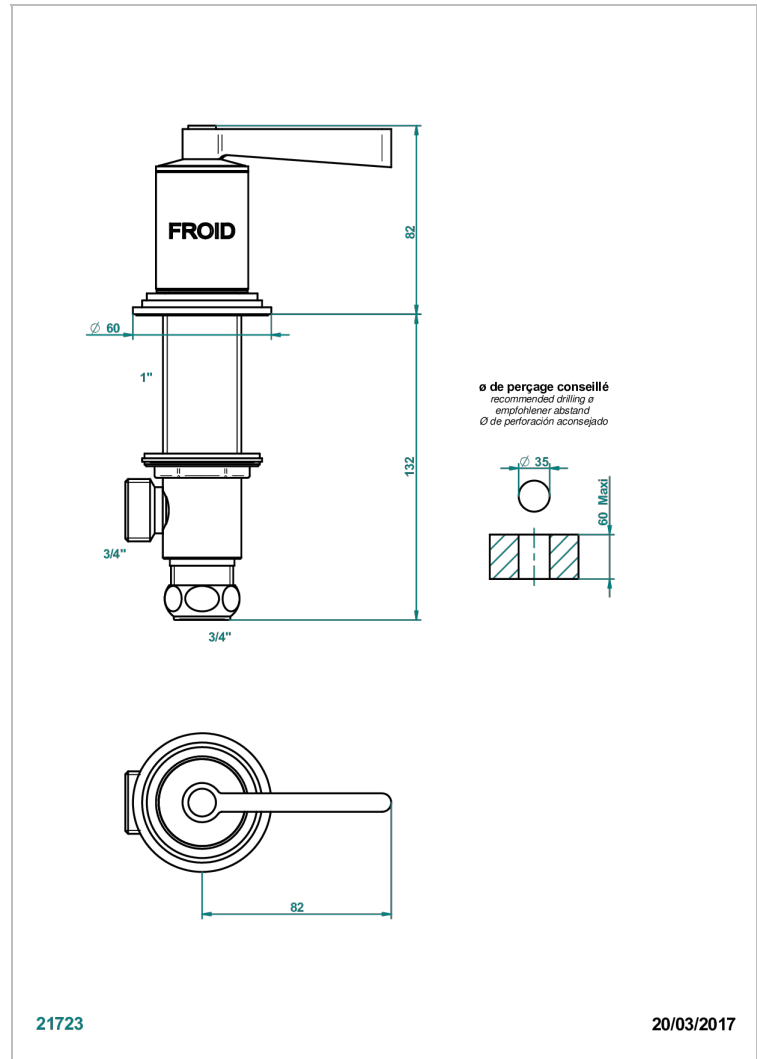

FAUBOURG METAL WITH LEVER

G2U-36/C

Rim mounted 3/4" valve, cold

CHARACTERISTIC

- Faubourg Metal with lever
- Rim mounted 3/4" valve, cold

AVAILABLE FINITIONS

Antique nickel - H28
Black ceram - D30
Blush PVD - H62
Brass color PVD - H49
Brown bronze color PVD - F33
Gold color PVD - H52

Nickel color PVD - H55
Polished chrome (color finish) - A02
Polished chrome / Polished gold (color finish) - G02
Polished gold (color finish) - F01
Polished nickel - B01
Soft gold - F30

Soft matt gold - F31
Umber PVD - H66