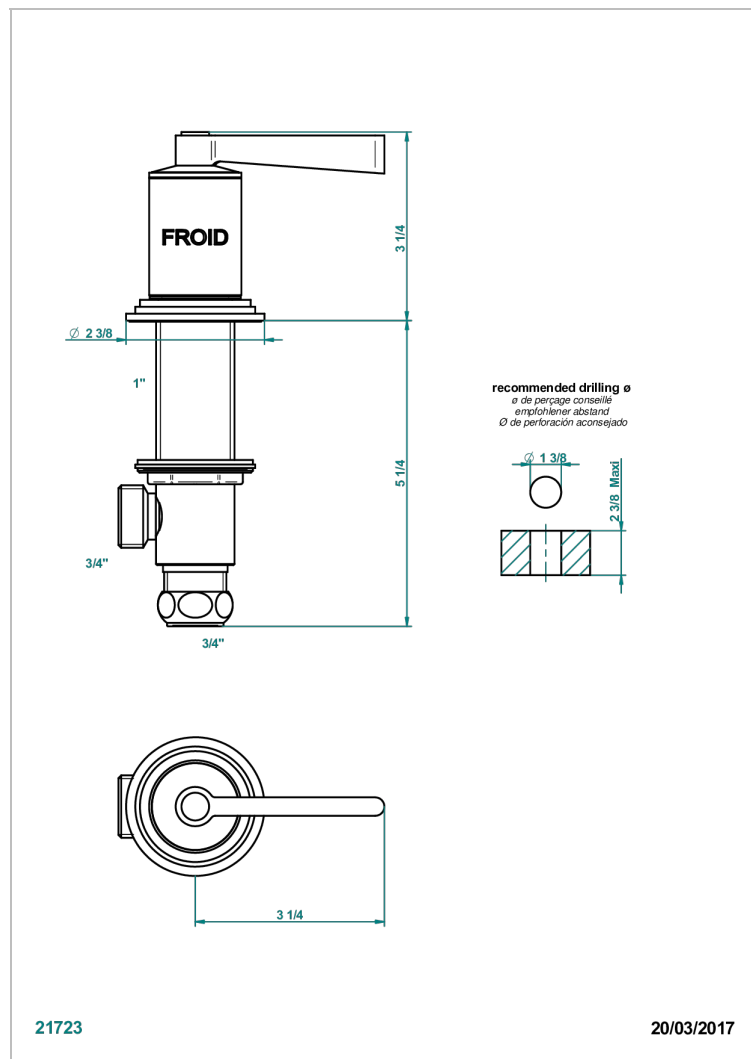

# FAUBOURG METAL WITH LEVER

G2U-36/C

Rim mounted 3/4" valve, cold

THG<sup>®</sup>  
PARIS

21723

20/03/2017

## CHARACTERISTIC

- Faubourg Metal with lever
- Rim mounted 3/4" valve, cold