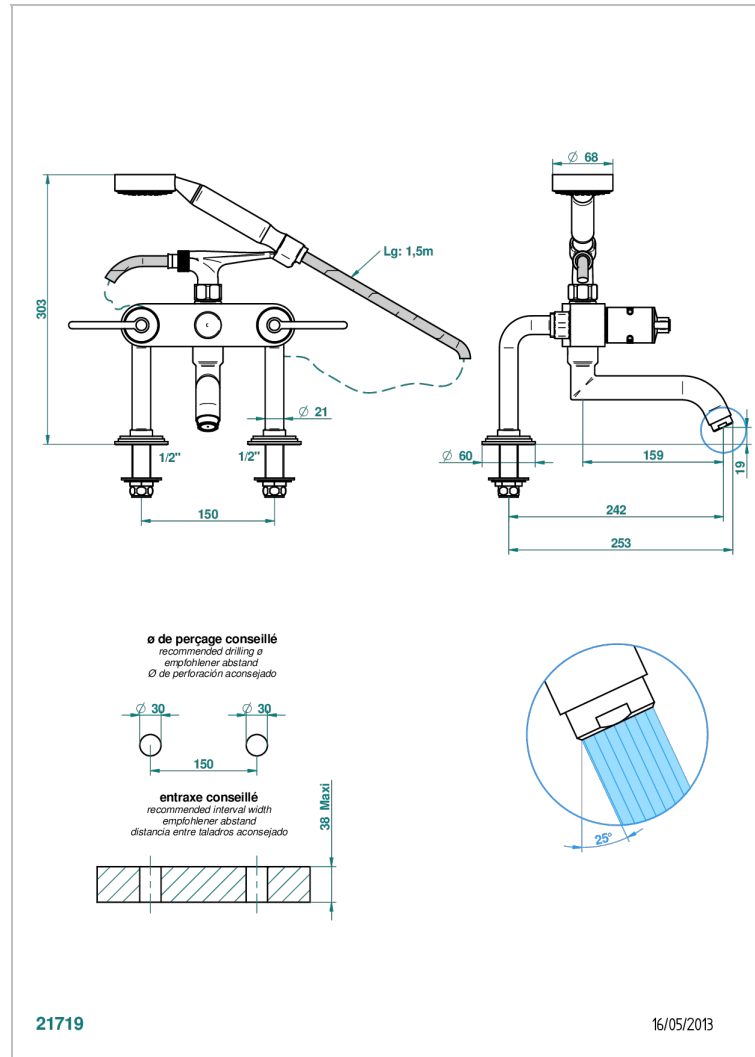

FAUBOURG METAL WITH LEVER

G2U-13G

Rim mounted 2-hole bath/telephone shower mixer, shower and hose

CHARACTERISTIC

- ACS : 21ACCLY034

TECHNICAL SPECS

- Recommandé : 3 bars (max. 5 bars) - Advised : 43,5 psi (max. 72 psi)
- Bec : 35 l/min à 3 bars - Douchette : 9,5 l/min à 3 bars
- Spout : 9.26 gpm at 43.5 psi - Handshower : 2.5 gpm at 43.5 psi