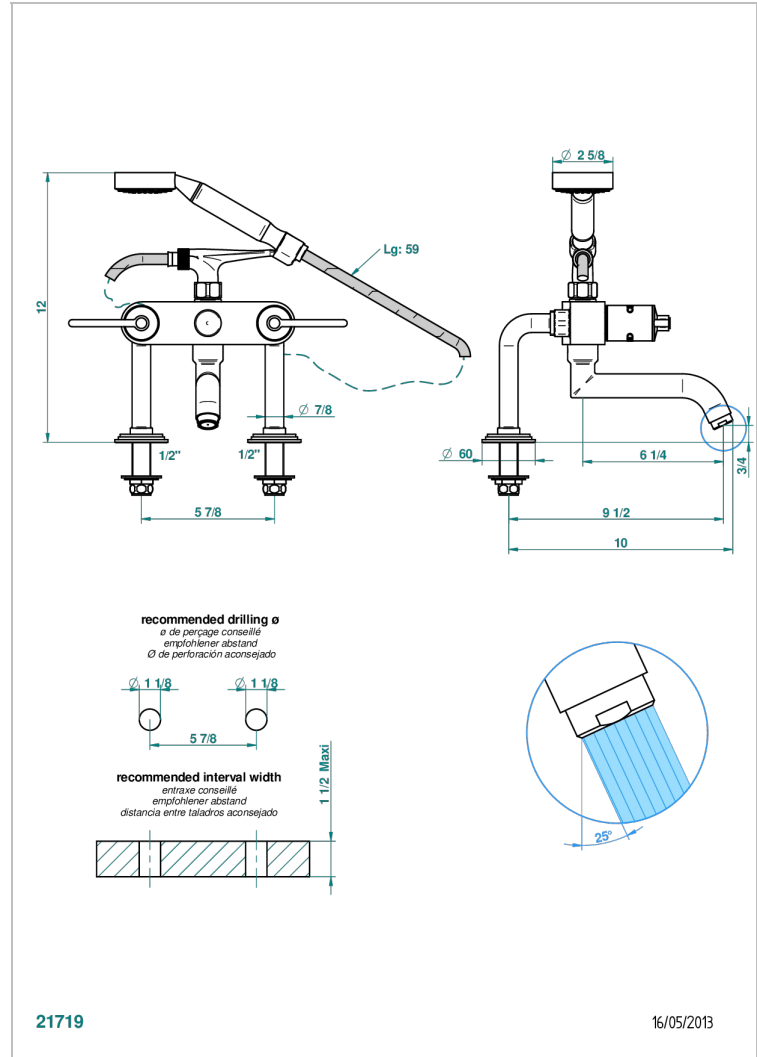

FAUBOURG METAL WITH LEVER

G2U-13G

Rim mounted 2-hole bath/telephone shower mixer, shower and hose

CHARACTERISTIC

- ACS : 21ACCLY034

TECHNICAL SPECS

- Recommandé : 3 bars (max. 5 bars) - Advised : 43,5 psi (max. 72 psi)
- Bec : 35 l/min à 3 bars - Douchette : 9,5 l/min à 3 bars
- Spout : 9.26 gpm at 43.5 psi - Handshower : 2.5 gpm at 43.5 psi

STANDARDS

AVAILABLE FINITIONS

Antique nickel - H28
Black ceram - D30
Blush PVD - H62
Brass color PVD - H49
Brown bronze color PVD - F33
Gold color PVD - H52

Graphite PVD - H64
Matt Umber PVD - H67
Matt blush PVD - H60
Matt brass color PVD - H50
Matt brown bronze color PVD - F34
Matt chrome - C02