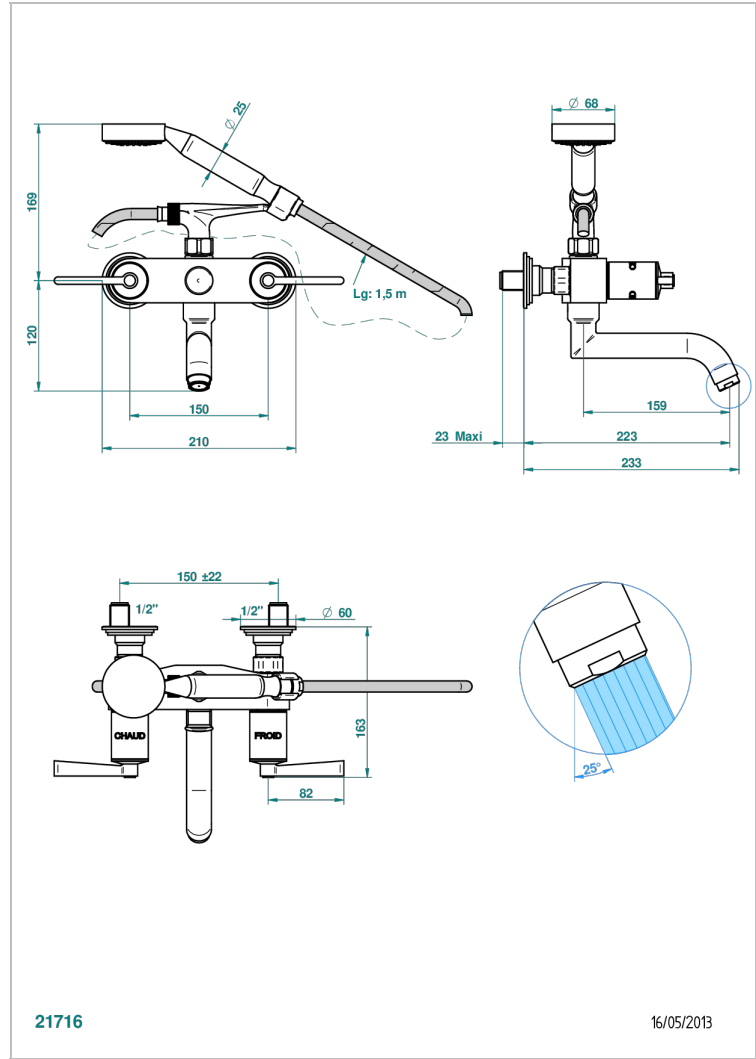

FAUBOURG METAL WITH LEVER

G2U-13B

Wall mounted 2-hole bath/shower mixer, shower and hose

21716

16/05/2013

CHARACTERISTIC

- ACS : 21ACCLY033

TECHNICAL SPECS

- Recommandé : 3 bars (max. 5 bars) - Advised : 43,5 psi (max. 72 psi)
- Bec : 35 l/min à 3 bars - Douchette : 9,5 l/min à 3 bars
- Spout : 9.26 gpm at 43.5 psi - Handshower : 2.5 gpm at 43.5 psi

STANDARDS