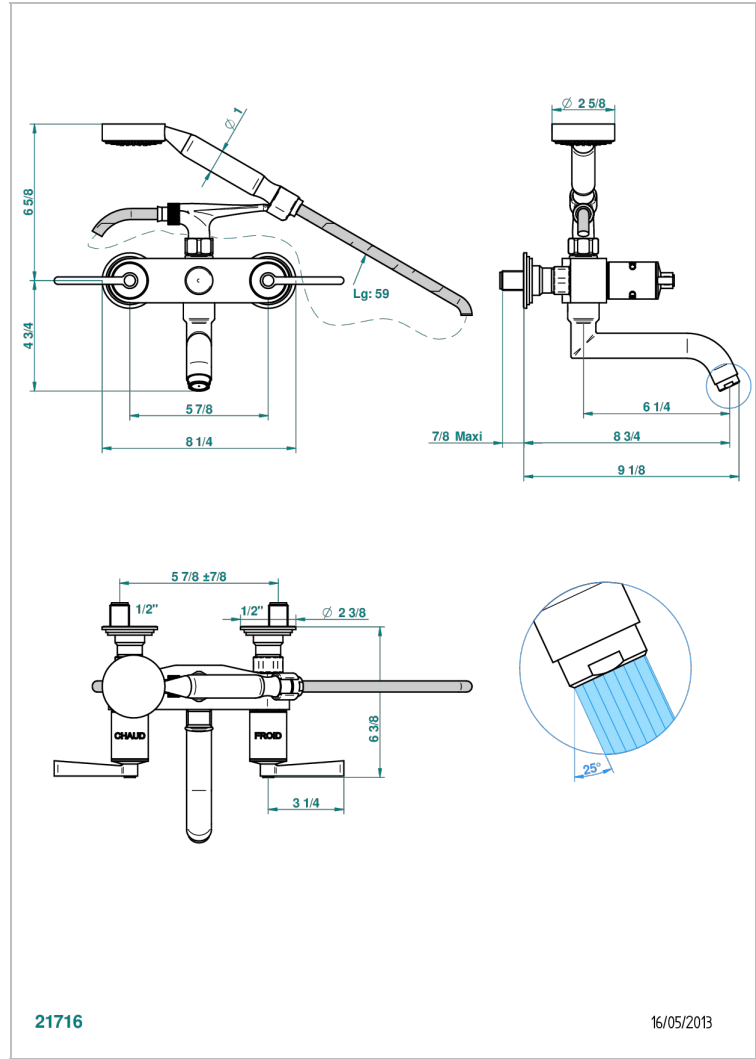

FAUBOURG METAL WITH LEVER

G2U-13B

Wall mounted 2-hole bath/shower mixer, shower and hose

21716

16/05/2013

CHARACTERISTIC

- ACS : 21ACCLY033

TECHNICAL SPECS

- Recommandé : 3 bars (max. 5 bars) - Advised : 43,5 psi (max. 72 psi)
- Bec : 35 l/min à 3 bars - Douchette : 9,5 l/min à 3 bars
- Spout : 9.26 gpm at 43.5 psi - Handshower : 2.5 gpm at 43.5 psi

STANDARDS