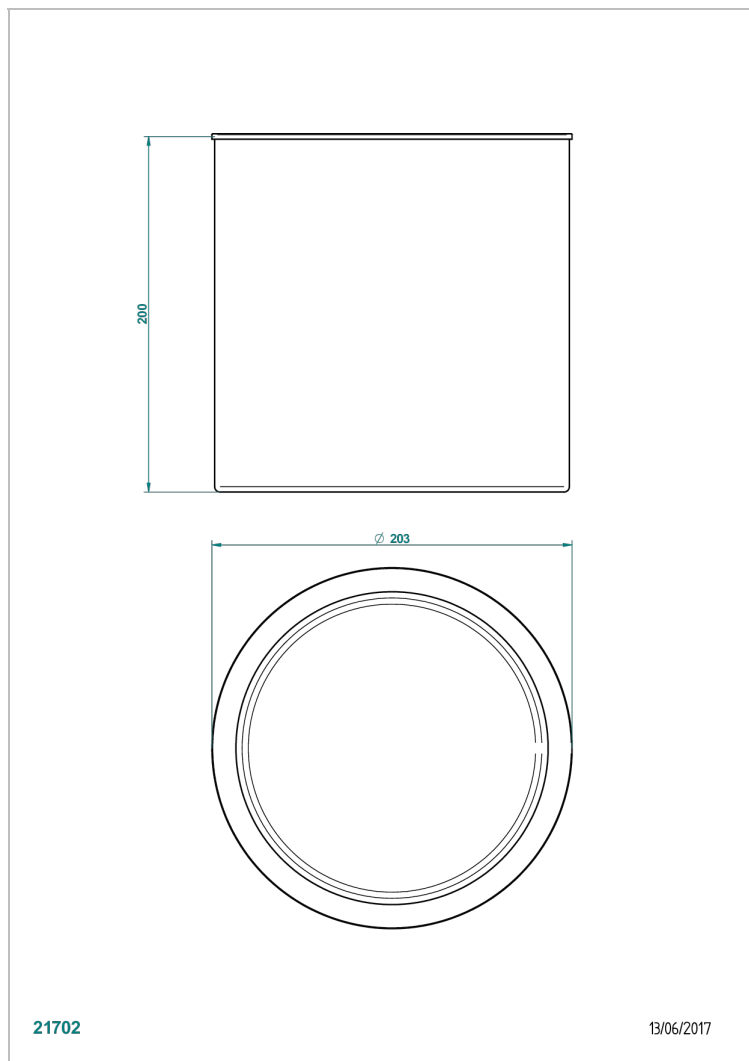

G00-712L

Wastebasket without cover

21702

13/06/2017