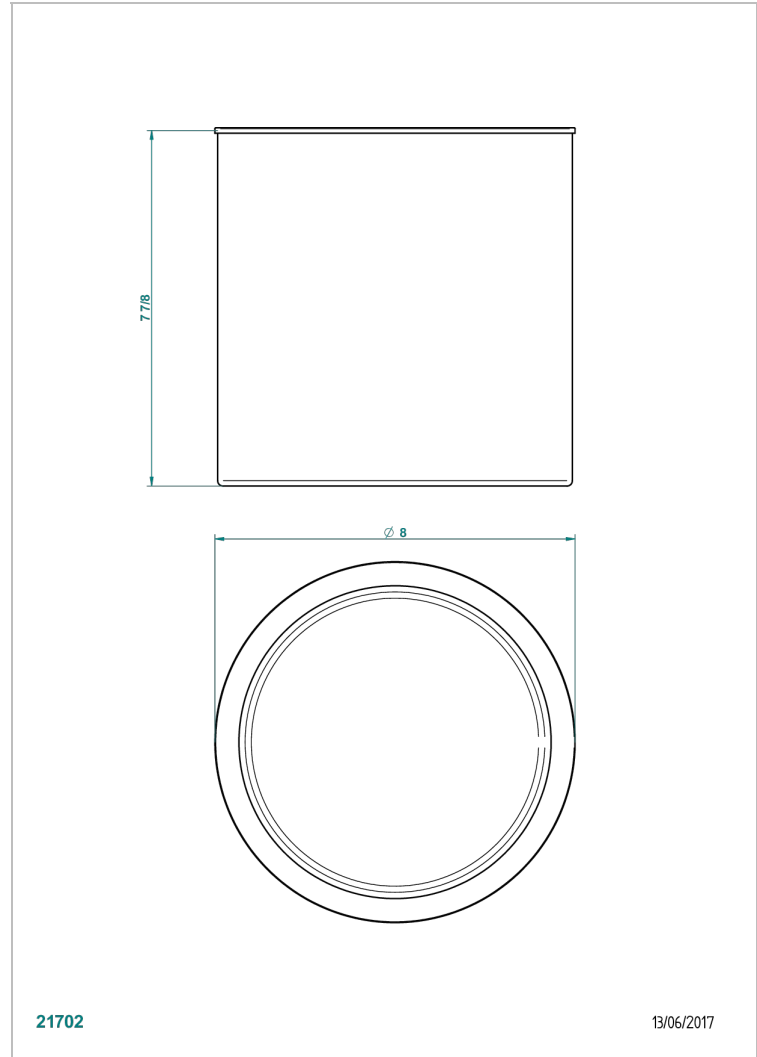

G00-712L

Wastebasket without cover

21702

13/06/2017

CHARACTERISTIC

- General Products
- Wastebasket without cover

AVAILABLE FINITIONS

Black ceram - D30
Blush PVD - H62
Brass color PVD - H49
Brown bronze color PVD - F33
Chrome polished - A02
Chrome polished / gold polished - G02

Copper antique matt, coated - H07
Gold color PVD - H52
Gold mat - F07
Gold polished - F01
Graphite PVD - H64
Light coated bronze - D01

Matt Umber PVD - H67
Matt blush PVD - H60
Matt brass color PVD - H50
Matt brown bronze color PVD - F34
Matt chrome (American satin) - C02
Matt gold color PVD - H53