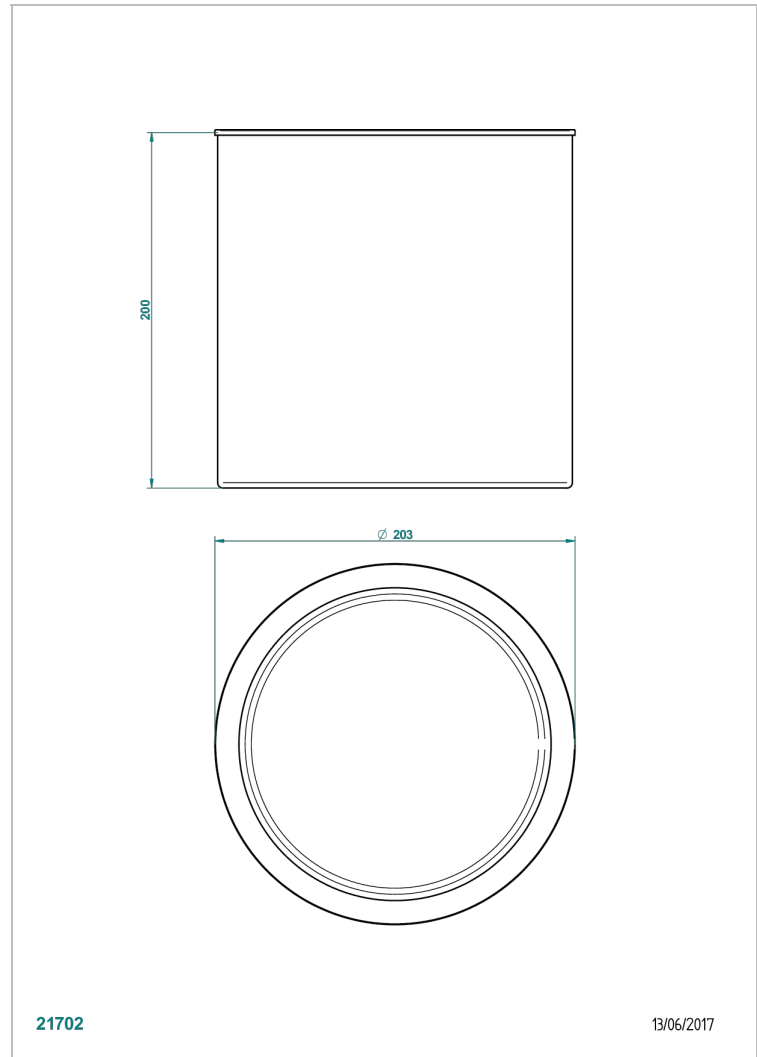

GENERAL ITEMS

G00-712L

Waste basket without cover diameter : 200 mm

21702

13/06/2017

CHARACTERISTIC

- General Items
- Waste basket without cover diameter : 200 mm

AVAILABLE FINITIONS