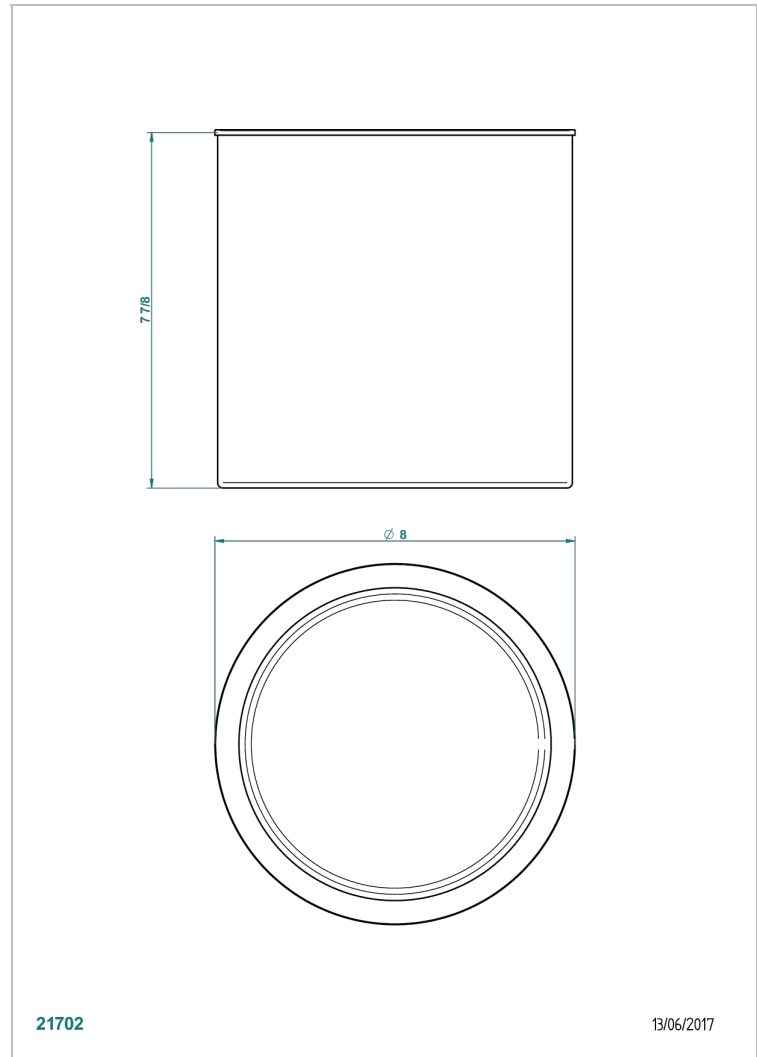

GENERAL ITEMS

G00-712L

Waste basket without cover diameter : 200 mm

21702

13/06/2017

CHARACTERISTIC

- General Items
- Waste basket without cover diameter : 200 mm

AVAILABLE FINITIONS