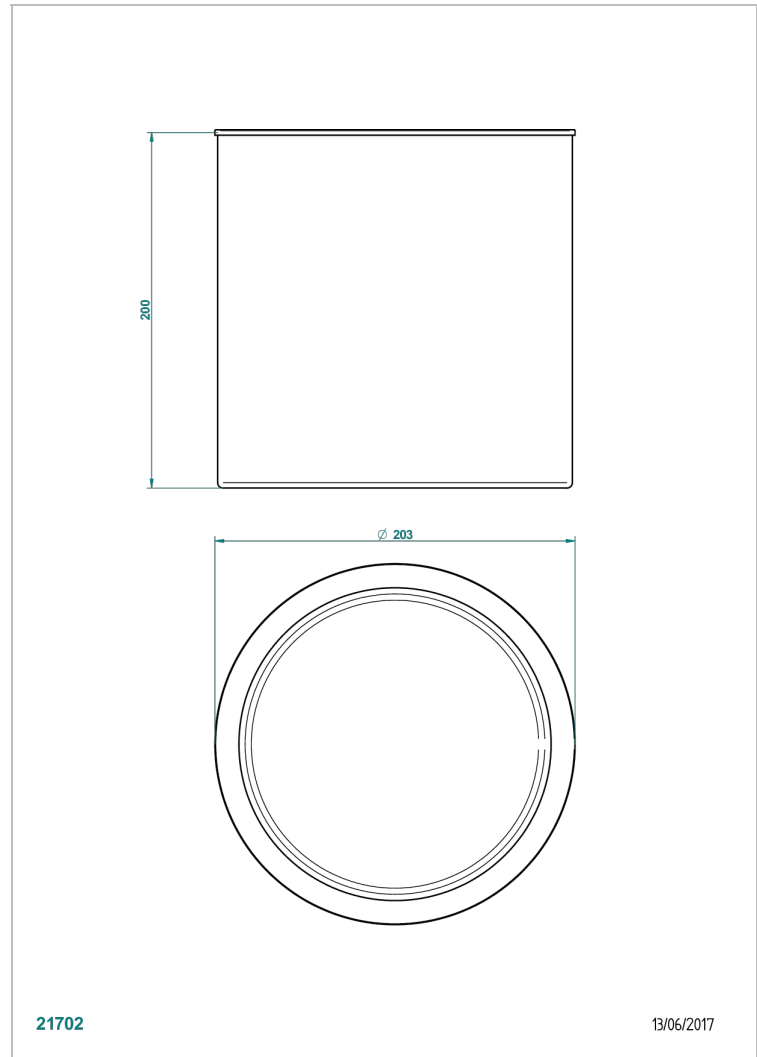

# GENERAL ITEMS

G00-712L

Waste basket without cover diameter : 200 mm

21702

13/06/2017

## CHARACTERISTIC

- General Items
- Waste basket without cover diameter : 200 mm