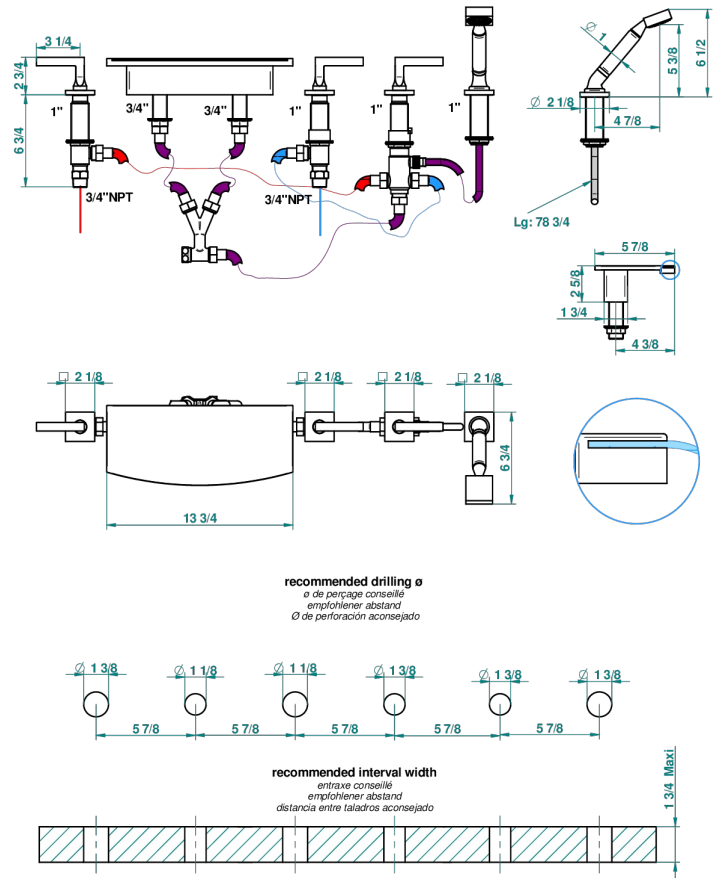

BELUGA WITH LEVER HANDLES

G1U-1120/EUS

Deck mounted 3 valves roman tub set with handspray and diverter

US

21697

07/10/2013

CHARACTERISTIC

- Beluga with lever handles
- Deck mounted 3 valves roman tub set with handspray and diverter

AVAILABLE FINITIONS

Black ceram - D30
 Blush PVD - H62
 Brass color PVD - H49
 Brown bronze color PVD - F33
 Chrome polished - A02
 Chrome polished / gold polished - G02

Copper antique matt, coated - H07
 Gold color PVD - H52
 Gold mat - F07
 Gold polished - F01
 Graphite PVD - H64
 Light coated bronze - D01