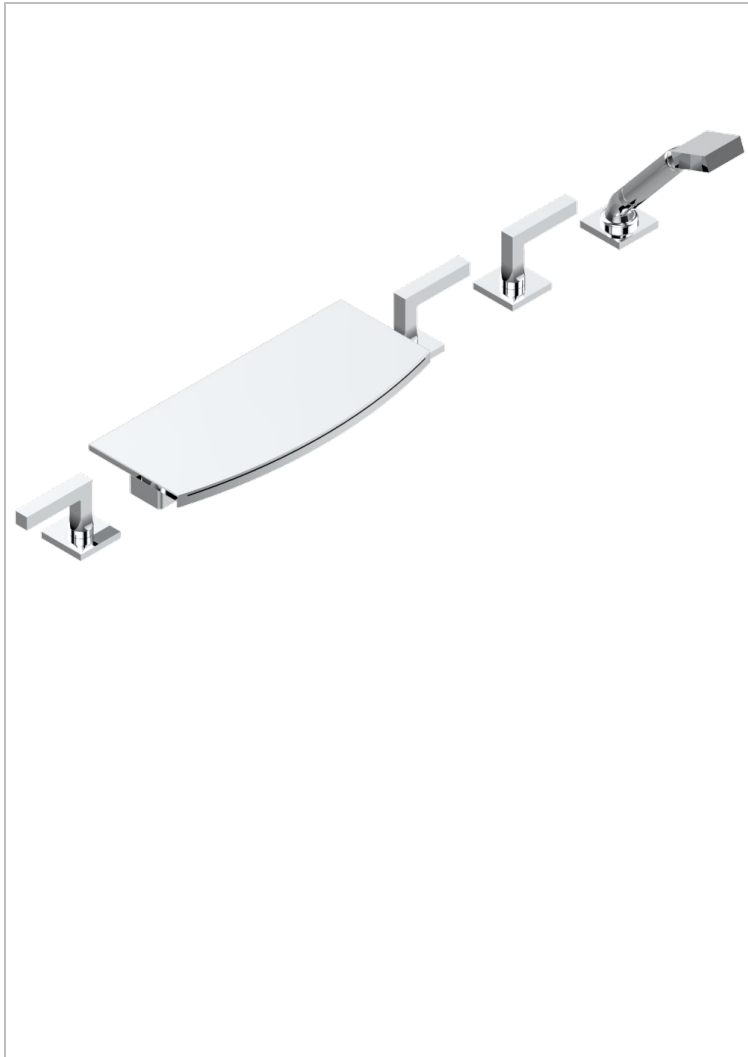

BELUGA WITH LEVER HANDLES

G1U-1120/EUS

Deck mounted 3 valves roman tub set with handspray and diverter

US

21697

07/10/2013

CHARACTERISTIC

- Beluga with lever handles
- Deck mounted 3 valves roman tub set with handspray and diverter

AVAILABLE FINITIONS

Black ceram - D30
 Blush PVD - H62
 Brass color PVD - H49
 Brown bronze color PVD - F33
 Chrome polished - A02
 Chrome polished / gold polished - G02

Copper antique matt, coated - H07
 Gold color PVD - H52
 Gold mat - F07
 Gold polished - F01
 Graphite PVD - H64
 Light coated bronze - D01