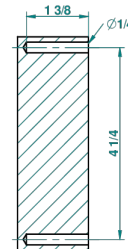

21676

08/10/2010

CHARACTERISTIC

- Duomo
- Single robe hook

AVAILABLE FINITIONS

Antique nickel - H28
Black ceram - D30
Blush PVD - H62
Brass color PVD - H49
Brown bronze color PVD - F33
Gold color PVD - H52

Graphite PVD - H64
Lacquered light bronze - D01
Matt Umber PVD - H67
Matt blush PVD - H60
Matt brass color PVD - H50
Matt brown bronze color PVD - F34

Matt chrome - C02
Matt gold - F07
Matt gold color PVD - H53
Matt graphite PVD - H65
Matt nickel (color finish) - C01
Matt nickel color PVD - H56

Nickel color PVD - H55
Polished chrome (color finish) - A02
Polished chrome / Polished gold (color finish) - G02
Polished gold (color finish) - F01
Polished nickel - B01
Soft gold - F30

Soft matt gold - F31
Umber PVD - H66
Varnished matt antique red copper (color finish) - H07