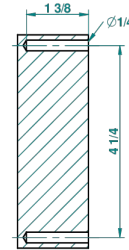

21676

08/10/2010

CHARACTERISTIC

- Duomo
- Single robe hook

AVAILABLE FINITIONS

Antique nickel - H28
Black ceram - D30
Blush PVD - H62
Brass color PVD - H49
Brown bronze color PVD - F33
Gold color PVD - H52

Graphite PVD - H64
Lacquered light bronze - D01
Matt Umber PVD - H67
Matt blush PVD - H60
Matt brass color PVD - H50
Matt brown bronze color PVD - F34

Matt chrome - C02
Matt gold - F07
Matt gold color PVD - H53
Matt graphite PVD - H65
Matt nickel (color finish) - C01
Matt nickel color PVD - H56

Nickel color PVD - H55
Polished chrome (color finish) - A02
Polished chrome / Polished gold (color finish) - G02
Polished gold (color finish) - F01
Polished nickel - B01
Soft gold - F30

Soft matt gold - F31
Umber PVD - H66
Varnished matt antique red copper (color finish) - H07