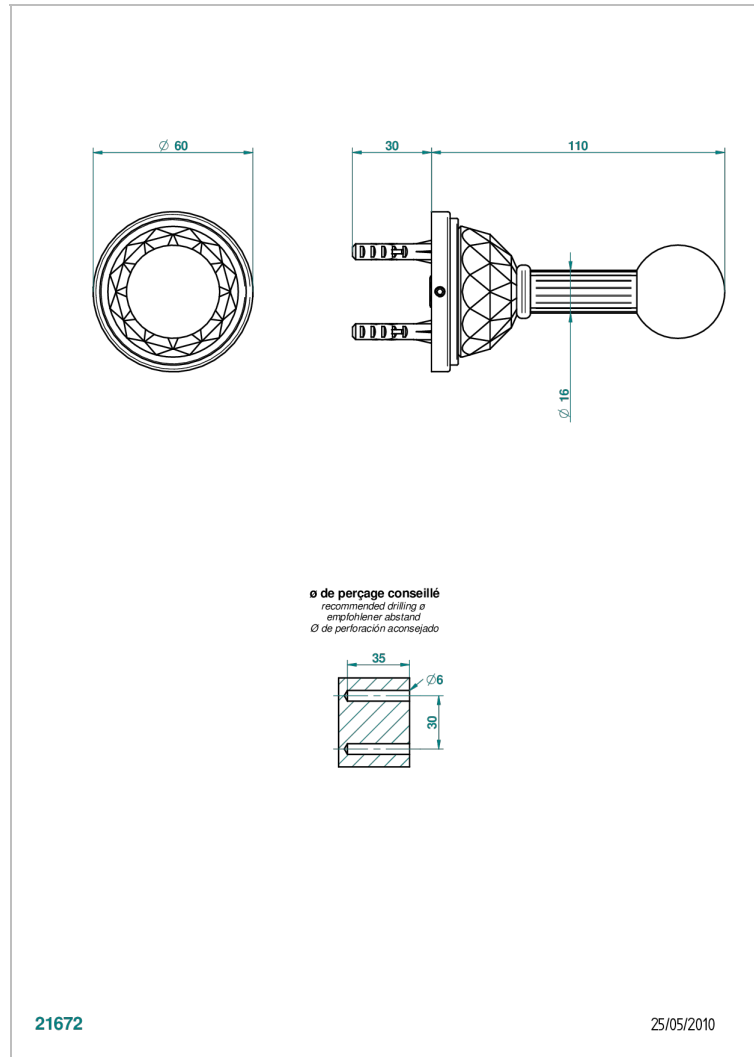

MANDARINE CRISTALLIA DIAMANT

U1K-517

Single robe hook

THG[®]
PARIS

CHARACTERISTIC

- Mandarin Cristallia Diamant
- Single robe hook

AVAILABLE FINITIONS

Antique nickel - H28
Black ceram - D30
Blush PVD - H62
Brass color PVD - H49
Brown bronze color PVD - F33
Gold color PVD - H52

Nickel color PVD - H55
Polished chrome (color finish) - A02
Polished chrome / Polished gold (color finish) - G02
Polished gold (color finish) - F01
Polished nickel - B01
Soft gold - F30

Soft matt gold - F31
Umber PVD - H66
Varnished matt antique red copper (color finish) - H07