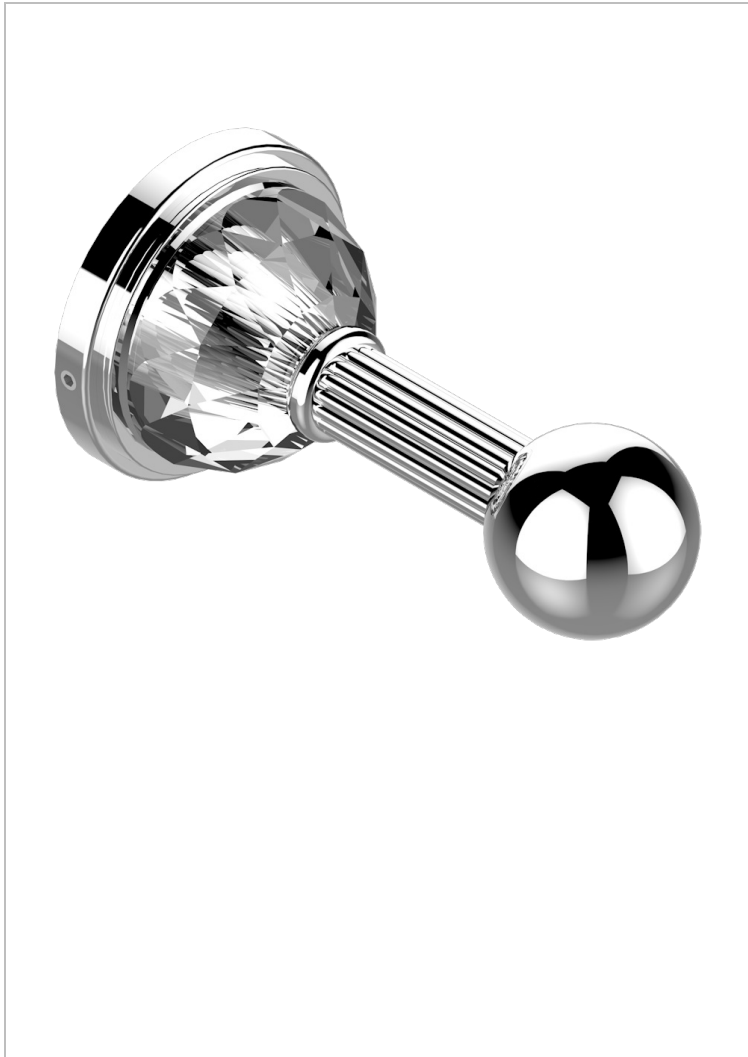

MANDARINE CRISTALLIA DIAMANT

U1K-517

Single robe hook

THG[®]
PARIS

CHARACTERISTIC

- Mandarin Cristallia Diamant
- Single robe hook

AVAILABLE FINITIONS

Antique nickel - H28
Black ceram - D30
Blush PVD - H62
Brass color PVD - H49
Brown bronze color PVD - F33
Gold color PVD - H52

Graphite PVD - H64
Lacquered light bronze - D01
Matt Umber PVD - H67
Matt blush PVD - H60
Matt brass color PVD - H50
Matt brown bronze color PVD - F34

Matt chrome - C02
Matt gold - F07
Matt gold color PVD - H53
Matt graphite PVD - H65
Matt nickel (color finish) - C01
Matt nickel color PVD - H56

Nickel color PVD - H55
Polished chrome (color finish) - A02
Polished chrome / Polished gold (color finish) - G02
Polished gold (color finish) - F01
Polished nickel - B01
Soft gold - F30

Soft matt gold - F31
Umber PVD - H66
Varnished matt antique red copper (color finish) - H07