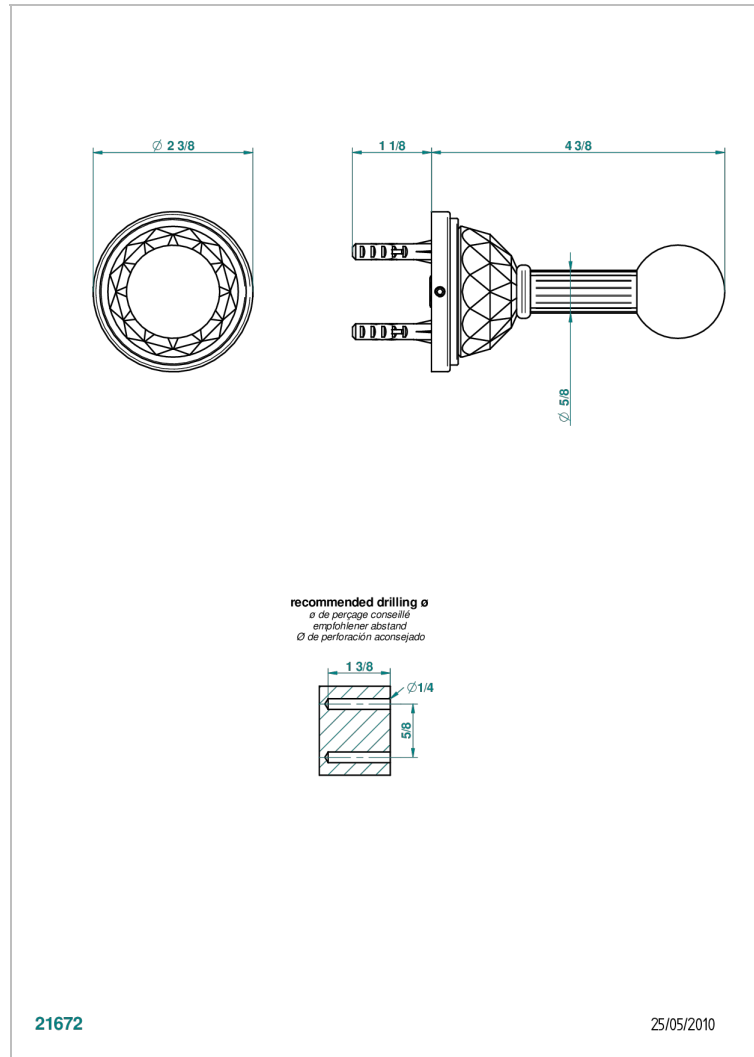

# MANDARINE CRISTALLIA DIAMANT

U1K-517

Single robe hook

THG<sup>®</sup>  
PARIS

## CHARACTERISTIC

- Mandarine Cristallia Diamant
- Single robe hook