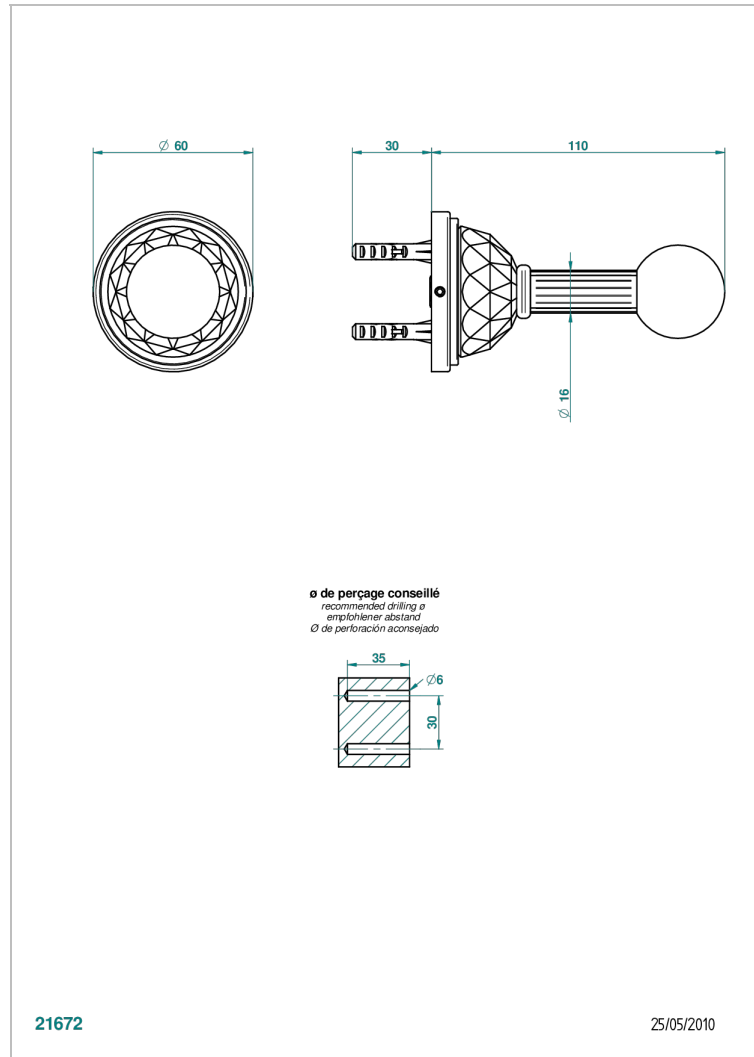

# MANDARINE CRISTALLIA DIAMANT

U1K-517

Single robe hook

THG<sup>®</sup>  
PARIS

## CHARACTERISTIC

- Mandarin Cristallia Diamant
- Single robe hook