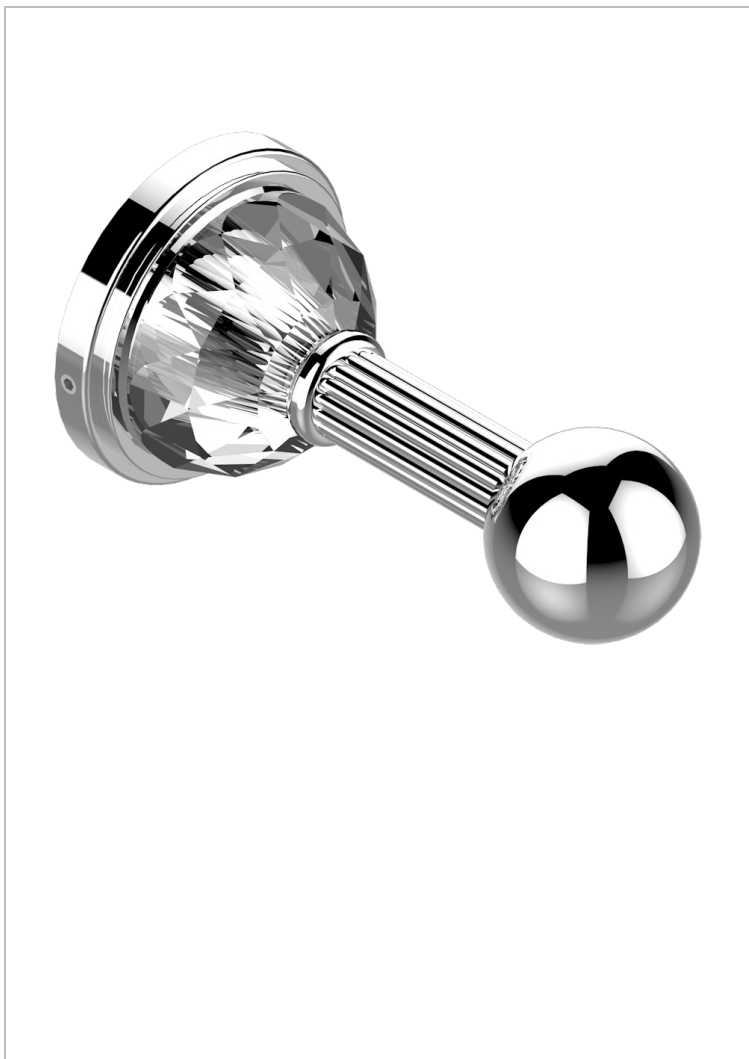

# MANDARINE CRISTALLIA DIAMANT

U1K-517

Single robe hook

THG<sup>®</sup>  
PARIS

## CHARACTERISTIC

- Mandarin Cristallia Diamant
- Single robe hook

## AVAILABLE FINITIONS

Antique nickel - H28  
Black ceram - D30  
Blush PVD - H62  
Brass color PVD - H49  
Brown bronze color PVD - F33  
Gold color PVD - H52

Graphite PVD - H64  
Lacquered light bronze - D01  
Matt Umber PVD - H67  
Matt blush PVD - H60  
Matt brass color PVD - H50  
Matt brown bronze color PVD - F34