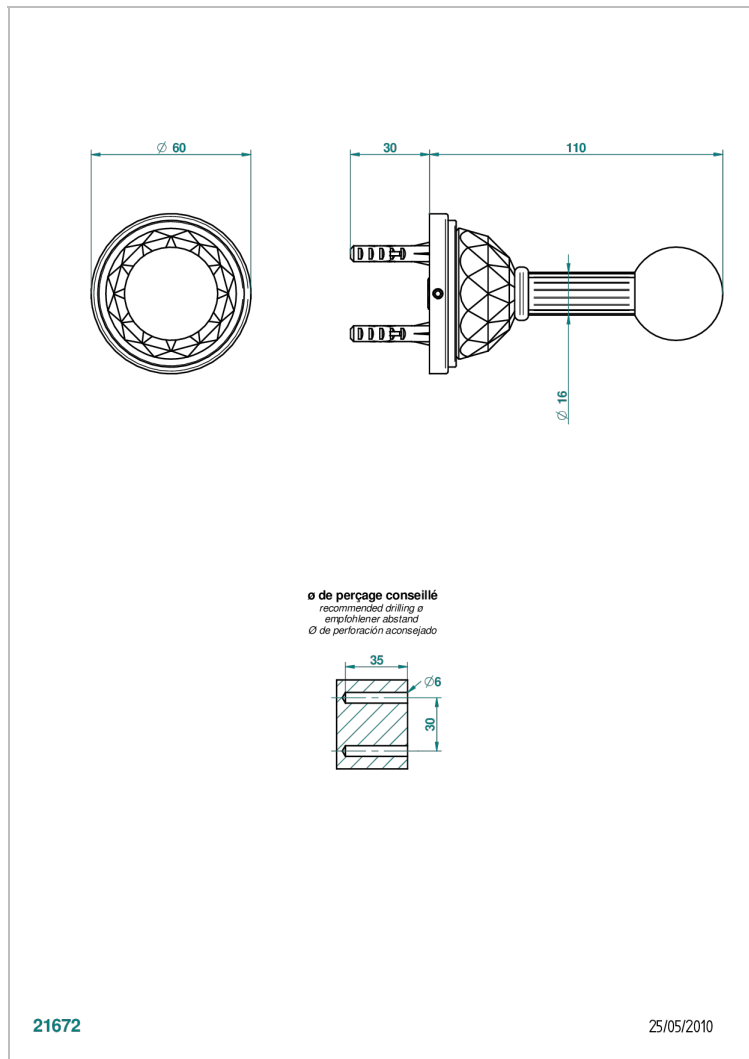

# MANDARINE CRISTALLIA DIAMANT

U1K-517

Single robe hook

THG<sup>®</sup>  
PARIS

## CHARACTERISTIC

- Mandarin Cristallia Diamant
- Single robe hook