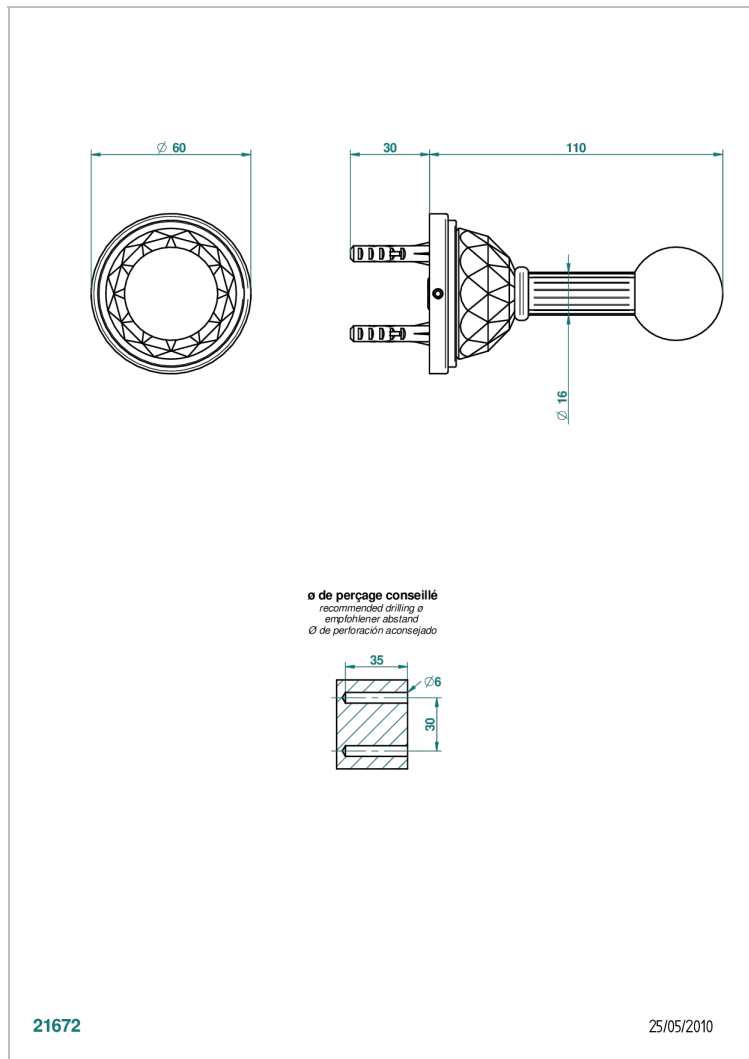

MANDARINE CRISTALLIA DIAMANT

U1K-517

浴衣钩

THG[®]
PARIS

特色

- Mandarine Cristallia Diamant
- 浴衣钩

可选饰面

Black ceram - D30
Blush PVD - H62
Graphite PVD - H64
Matt Umber PVD - H67
Matt blush PVD - H60
Matt graphite PVD - H65