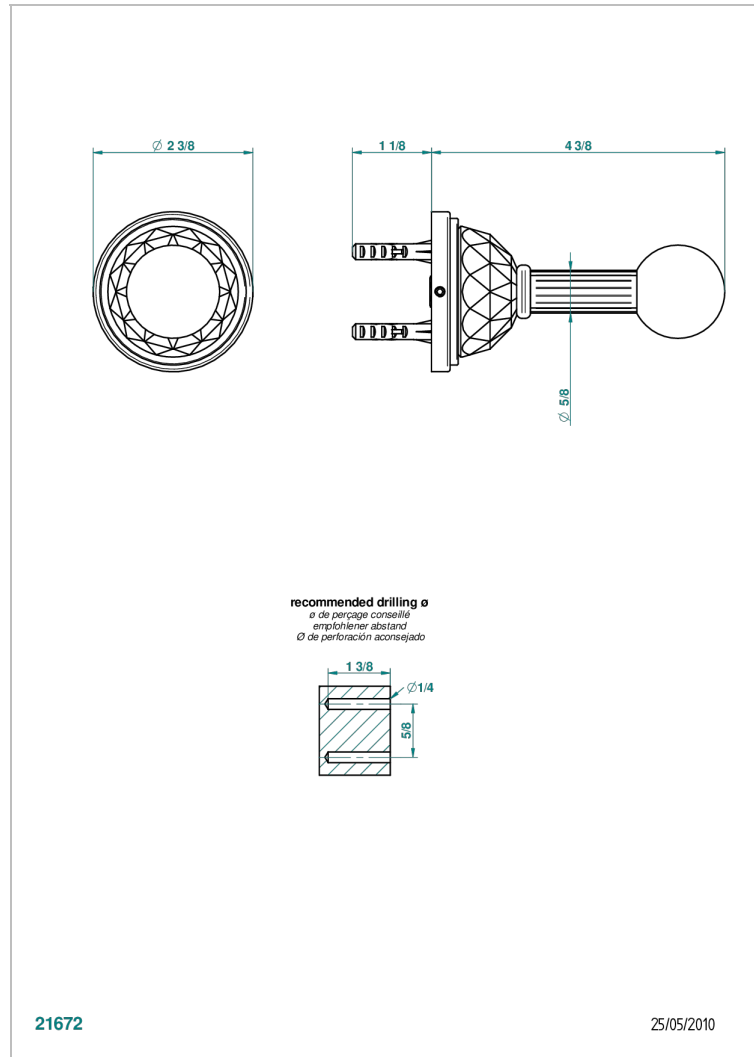

# MANDARINE CRISTALLIA DIAMANT

U1K-517

Single robe hook

THG<sup>®</sup>  
PARIS

21672

25/05/2010

## CHARACTERISTIC

- Mandarin Cristallia Diamant
- Single robe hook