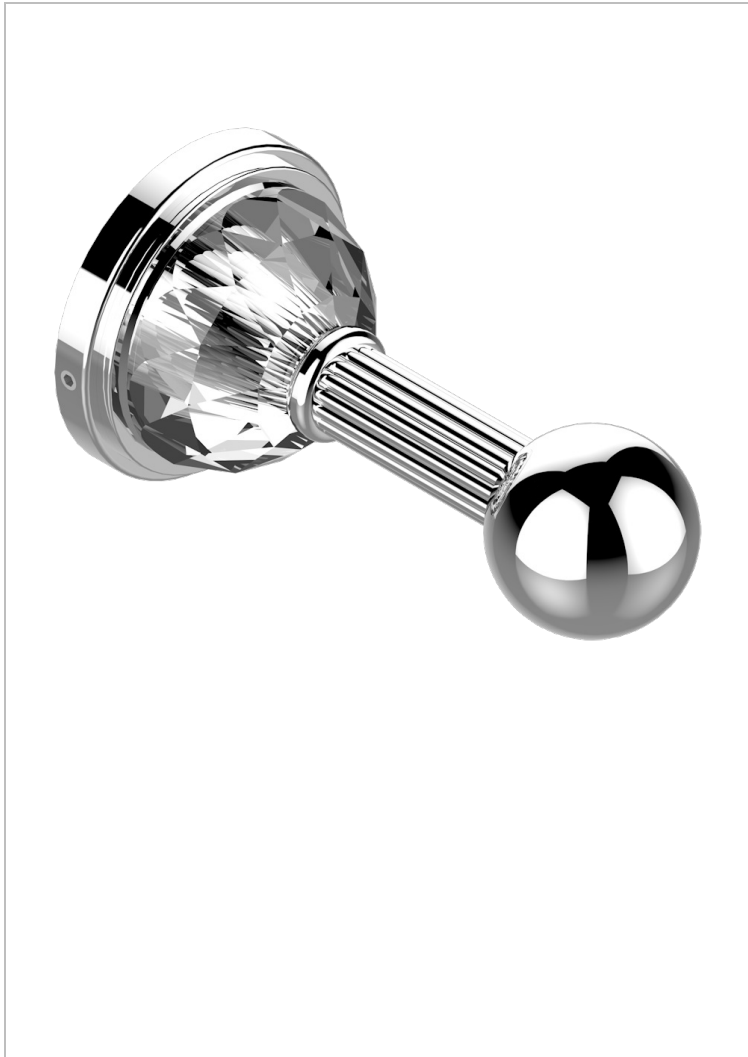

# MANDARINE CRISTALLIA DIAMANT

U1K-517

Single robe hook

THG<sup>®</sup>  
PARIS

21672

25/05/2010

## CHARACTERISTIC

- Mandarin Cristallia Diamant
- Single robe hook

## AVAILABLE FINITIONS

Antique nickel - H28  
Black ceram - D30  
Blush PVD - H62  
Brass color PVD - H49  
Brown bronze color PVD - F33  
Gold color PVD - H52

Graphite PVD - H64  
Lacquered light bronze - D01  
Matt Umber PVD - H67  
Matt blush PVD - H60  
Matt brass color PVD - H50  
Matt brown bronze color PVD - F34