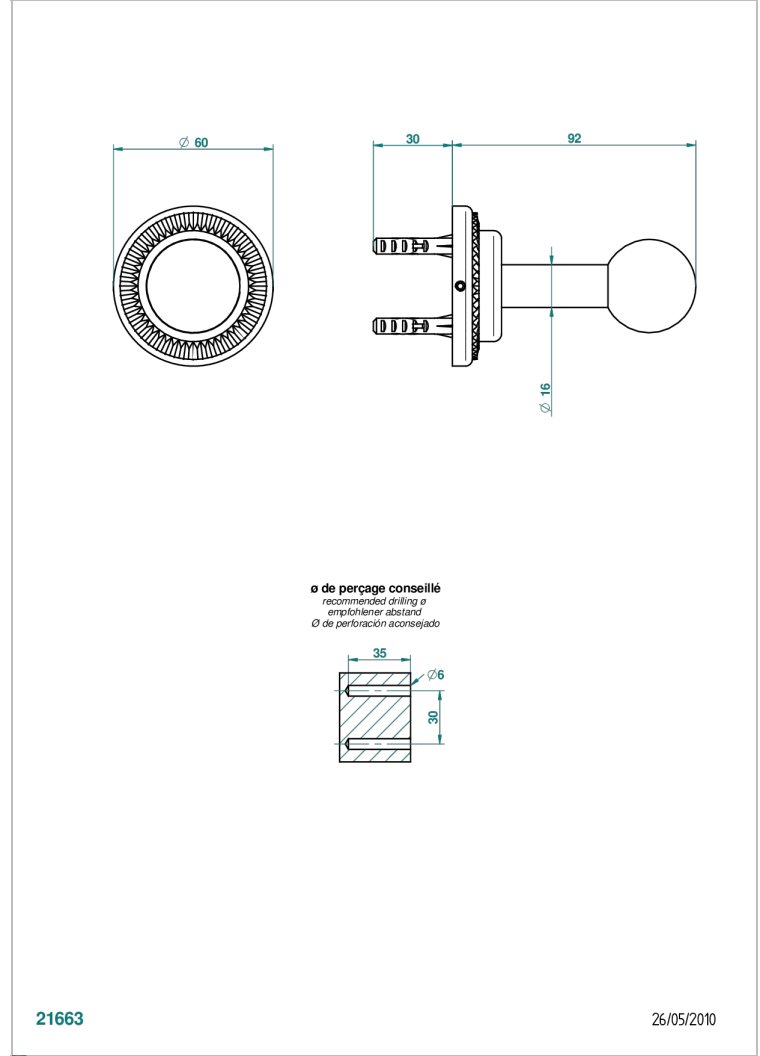

DIPLOMATE ROYALE

U4D-517

Single robe hook

THG[®]
PARIS

CHARACTERISTIC

- Diplome Royale
- Single robe hook

AVAILABLE FINITIONS

Antique nickel - H28
Black ceram - D30
Blush PVD - H62
Brass color PVD - H49
Brown bronze color PVD - F33
Gold color PVD - H52

Nickel color PVD - H55
Polished chrome (color finish) - A02
Polished chrome / Polished gold (color finish) - G02
Polished gold (color finish) - F01
Polished nickel - B01
Soft gold - F30

Soft matt gold - F31
Umber PVD - H66
Varnished matt antique red copper (color finish) - H07