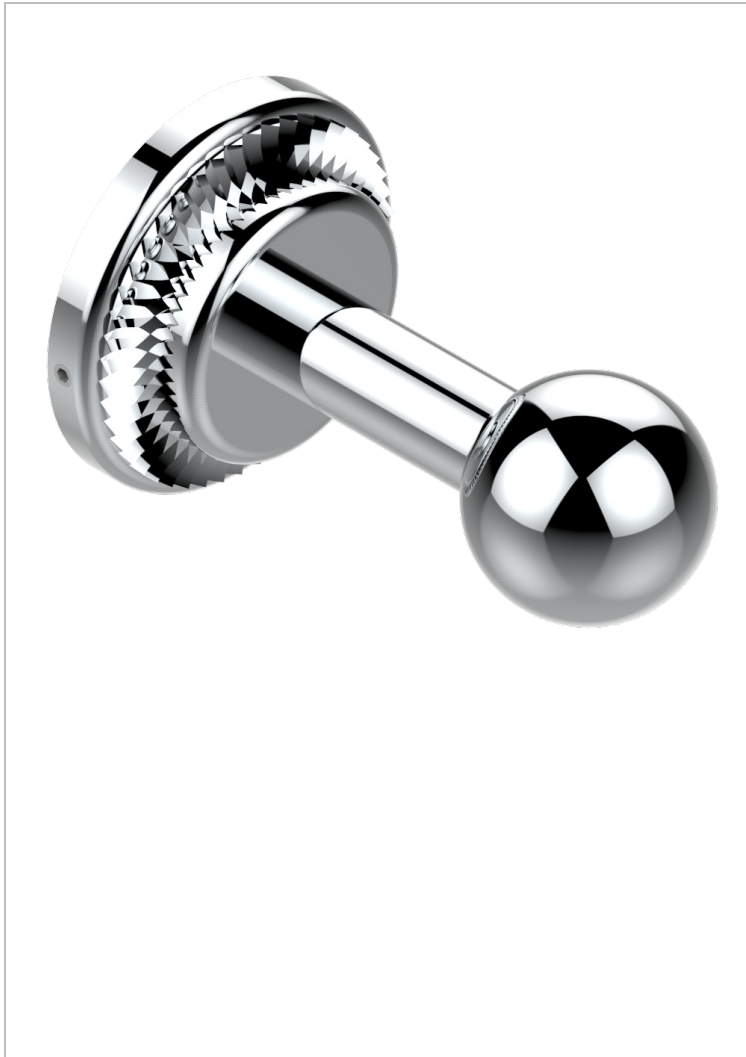

# DIPLOMATE ROYALE

U4D-517

Single robe hook

THG<sup>®</sup>  
PARIS

21663

26/05/2010

## CHARACTERISTIC

- Diplomate Royale
- Single robe hook

## AVAILABLE FINITIONS

Antique nickel - H28  
Black ceram - D30  
Blush PVD - H62  
Brass color PVD - H49  
Brown bronze color PVD - F33  
Gold color PVD - H52

Graphite PVD - H64  
Lacquered light bronze - D01  
Matt Umber PVD - H67  
Matt blush PVD - H60  
Matt brass color PVD - H50  
Matt brown bronze color PVD - F34