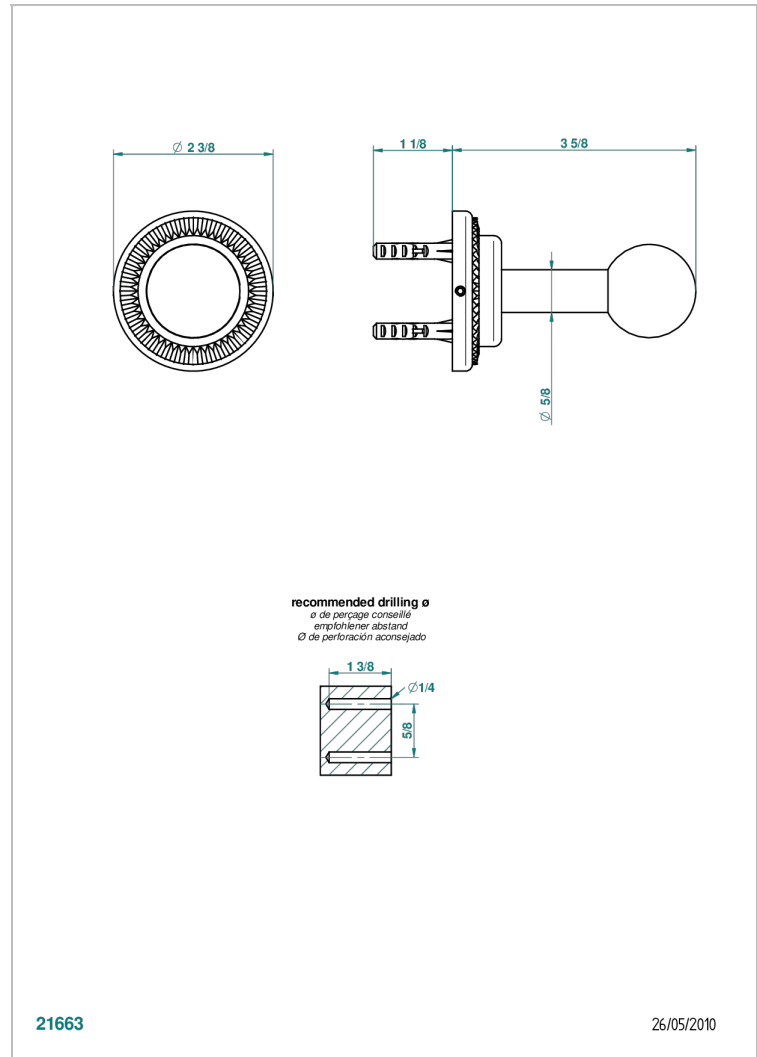

# DIPLOMATE ROYALE

U4D-517

Single robe hook

THG<sup>®</sup>  
PARIS

21663

26/05/2010

## CHARACTERISTIC

- Diplomate Royale
- Single robe hook