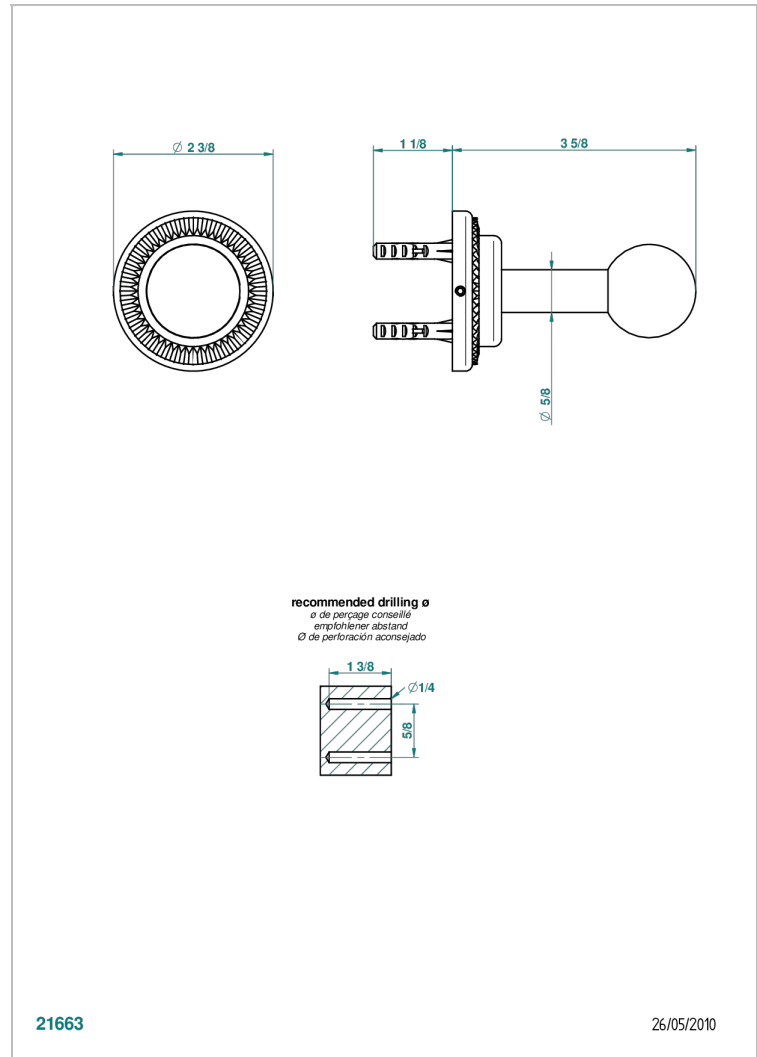

DIPLOMATE ROYALE

U4D-517

Single robe hook

THG[®]
PARIS

CHARACTERISTIC

- Diplomate Royale
- Single robe hook

AVAILABLE FINITIONS

Antique nickel - H28
Black ceram - D30
Blush PVD - H62
Brass color PVD - H49
Brown bronze color PVD - F33
Gold color PVD - H52

Nickel color PVD - H55
Polished chrome (color finish) - A02
Polished chrome / Polished gold (color finish) - G02
Polished gold (color finish) - F01
Polished nickel - B01
Soft gold - F30

Soft matt gold - F31
Umber PVD - H66
Varnished matt antique red copper (color finish) - H07