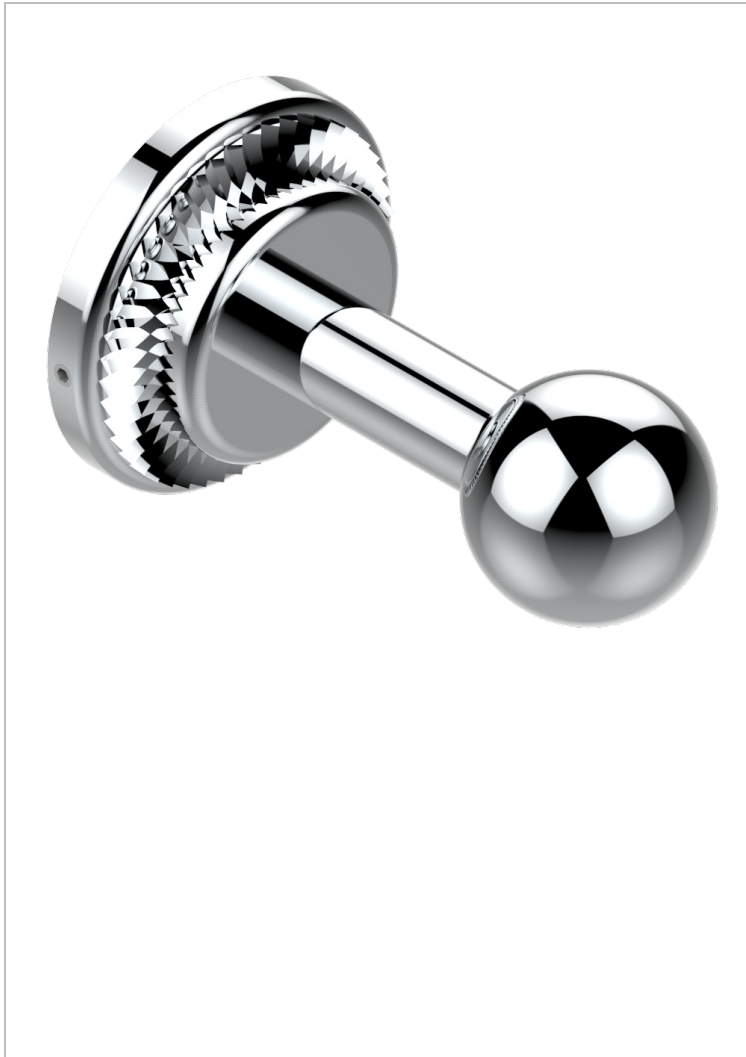

DIPLOMATE ROYALE

U4D-517

Single robe hook

THG[®]
PARIS

CHARACTERISTIC

- Diplomate Royale
- Single robe hook

AVAILABLE FINITIONS

Antique nickel - H28
Black ceram - D30
Blush PVD - H62
Brass color PVD - H49
Brown bronze color PVD - F33
Gold color PVD - H52

Graphite PVD - H64
Lacquered light bronze - D01
Matt Umber PVD - H67
Matt blush PVD - H60
Matt brass color PVD - H50
Matt brown bronze color PVD - F34

Matt chrome - C02
Matt gold - F07
Matt gold color PVD - H53
Matt graphite PVD - H65
Matt nickel (color finish) - C01
Matt nickel color PVD - H56

Nickel color PVD - H55
Polished chrome (color finish) - A02
Polished chrome / Polished gold (color finish) - G02
Polished gold (color finish) - F01
Polished nickel - B01
Soft gold - F30

Soft matt gold - F31
Umber PVD - H66
Varnished matt antique red copper (color finish) - H07