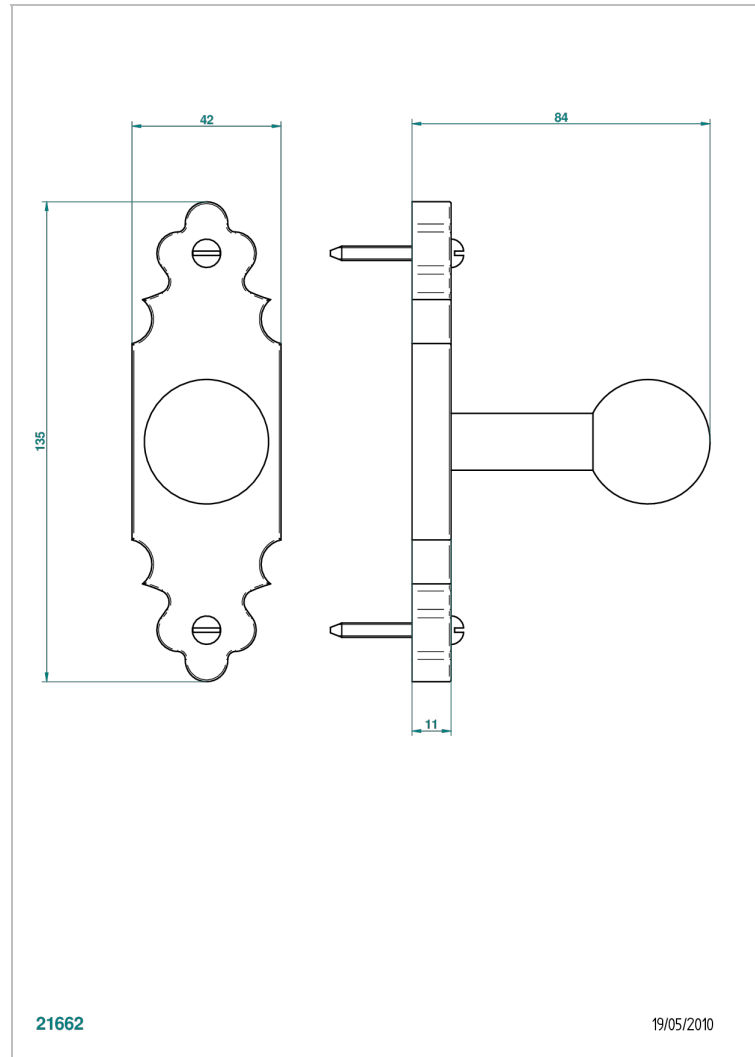

1900 WITH LEVER HANDLES

G28-517

Robe hook

CHARACTERISTIC

- 1900 with lever handles
- Robe hook

AVAILABLE FINITIONS

Black ceram - D30
Blush PVD - H62
Brass color PVD - H49
Brown bronze color PVD - F33
Chrome polished - A02
Chrome polished / gold polished - G02