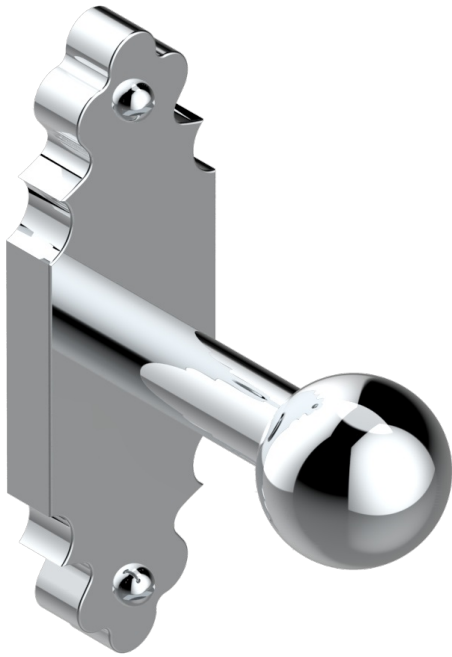

1900 WITH LEVER HANDLES

G28-517

Robe hook

CHARACTERISTIC

- 1900 with lever handles
- Robe hook

AVAILABLE FINITIONS

Black ceram - D30
Blush PVD - H62
Brass color PVD - H49
Brown bronze color PVD - F33
Chrome polished - A02
Chrome polished / gold polished - G02

Copper antique matt, coated - H07
Gold color PVD - H52
Gold mat - F07
Gold polished - F01
Graphite PVD - H64
Light coated bronze - D01

Matt Umber PVD - H67
Matt blush PVD - H60
Matt brass color PVD - H50
Matt brown bronze color PVD - F34
Matt chrome (American satin) - C02
Matt gold color PVD - H53

Matt graphite PVD - H65
Matt nickel (American satin) - C01
Matt nickel color PVD - H56
Natural smoked Brass - A13
Nickel antique / Sovereign - H28
Nickel color PVD - H55

Nickel polished - B01
Soft gold - F30
Soft matt gold - F31
Umber PVD - H66