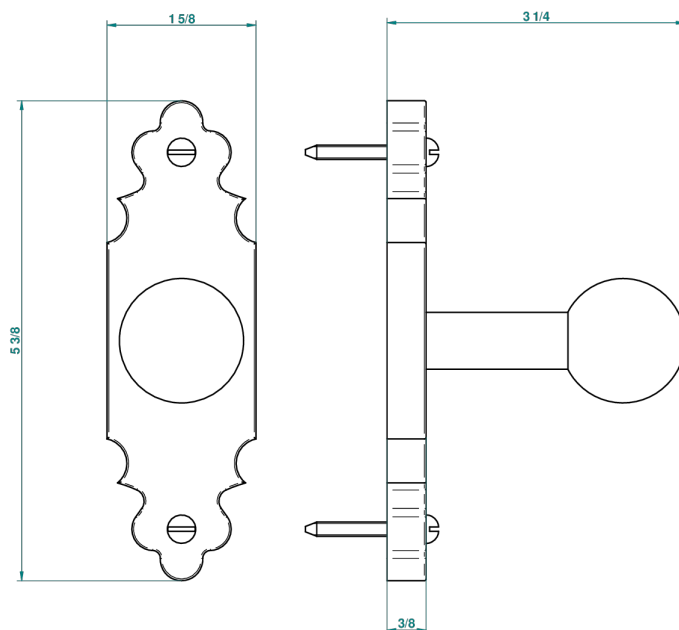

# 1900 WITH LEVER HANDLES

G28-517

Robe hook

21662

19/05/2010

## CHARACTERISTIC

- 1900 with lever handles
- Robe hook