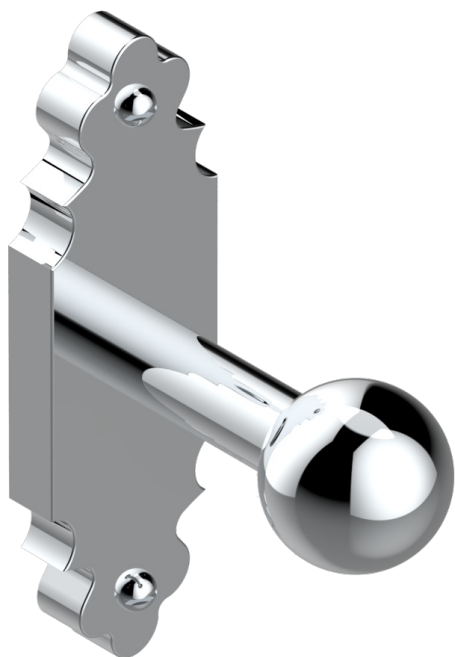

# 1900 WITH LEVER HANDLES

G28-517

Robe hook

21662

19/05/2010

## CHARACTERISTIC

- 1900 with lever handles
- Robe hook

## AVAILABLE FINITIONS

Black ceram - D30  
Blush PVD - H62  
Brass color PVD - H49  
Brown bronze color PVD - F33  
Chrome polished - A02  
Chrome polished / gold polished - G02

Copper antique matt, coated - H07  
Gold color PVD - H52  
Gold mat - F07  
Gold polished - F01  
Graphite PVD - H64  
Light coated bronze - D01

Nickel polished - B01  
Soft gold - F30  
Soft matt gold - F31  
Umber PVD - H66