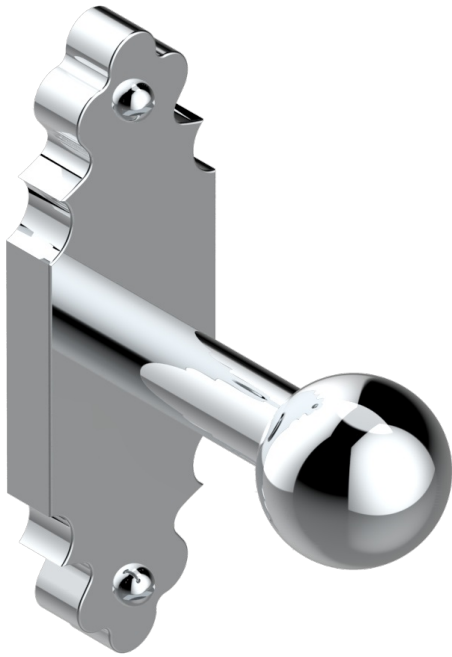

1900 WITH LEVER

G28-517

Single robe hook

CHARACTERISTIC

- 1900 with lever
- Single robe hook

AVAILABLE FINITIONS

Antique nickel - H28
Black ceram - D30
Blush PVD - H62
Brass color PVD - H49
Brown bronze color PVD - F33
Gold color PVD - H52

Graphite PVD - H64
Lacquered light bronze - D01
Matt Umber PVD - H67
Matt blush PVD - H60
Matt brass color PVD - H50
Matt brown bronze color PVD - F34

Matt chrome - C02
Matt gold - F07
Matt gold color PVD - H53
Matt graphite PVD - H65
Matt nickel (color finish) - C01
Matt nickel color PVD - H56

Natural smoked Brass - A13
Nickel color PVD - H55
Polished chrome (color finish) - A02
Polished chrome / Polished gold (color finish) - G02
Polished gold (color finish) - F01
Polished nickel - B01

Soft gold - F30
Soft matt gold - F31
Umber PVD - H66
Varnished matt antique red copper (color finish) - H07