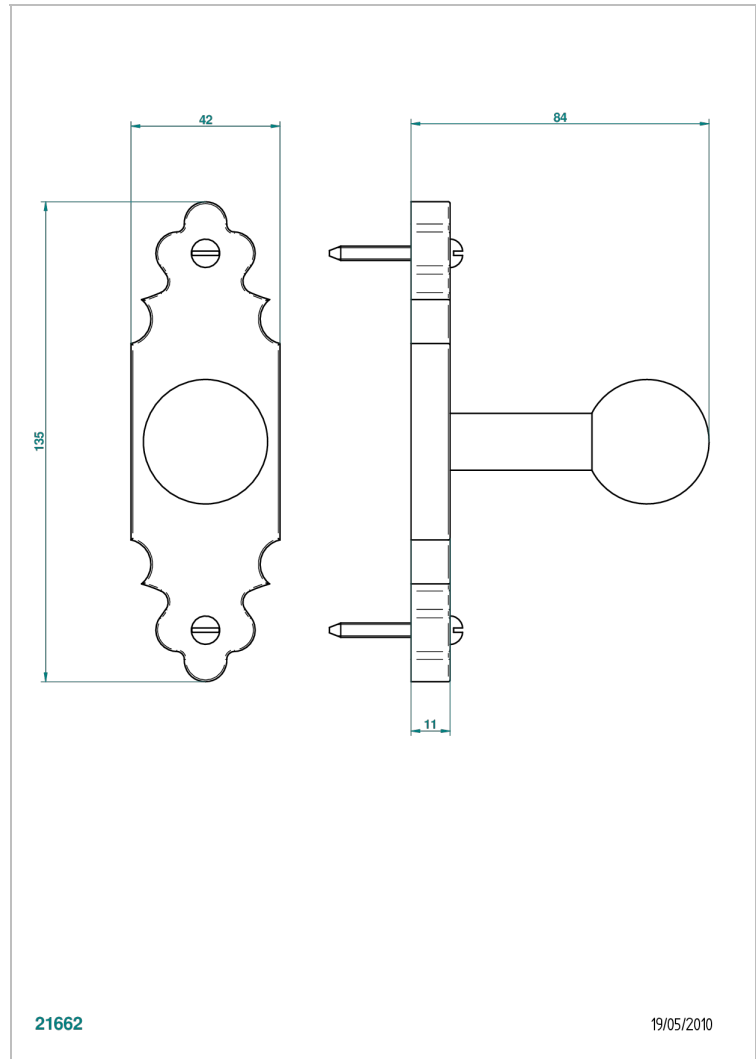

1900 WITH LEVER

G28-517

Single robe hook

CHARACTERISTIC

- 1900 with lever
- Single robe hook

AVAILABLE FINITIONS

Antique nickel - H28
Black ceram - D30
Blush PVD - H62
Brass color PVD - H49
Brown bronze color PVD - F33
Gold color PVD - H52