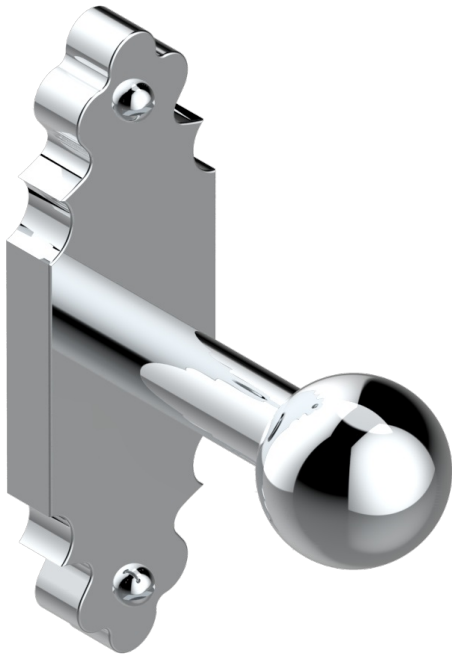

# 1900 WITH LEVER

G28-517

Single robe hook

21662

19/05/2010

## CHARACTERISTIC

- 1900 with lever
- Single robe hook

## AVAILABLE FINITIONS

Antique nickel - H28  
Black ceram - D30  
Blush PVD - H62  
Brass color PVD - H49  
Brown bronze color PVD - F33  
Gold color PVD - H52

Graphite PVD - H64  
Lacquered light bronze - D01  
Matt Umber PVD - H67  
Matt blush PVD - H60  
Matt brass color PVD - H50  
Matt brown bronze color PVD - F34