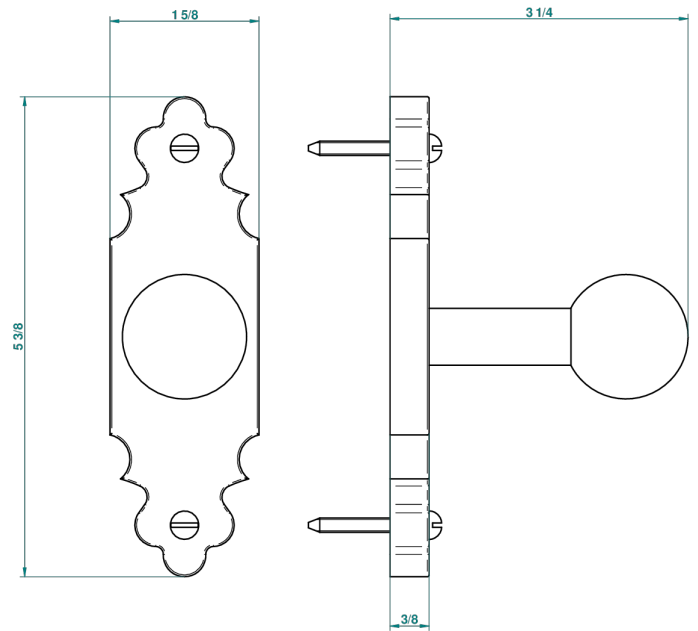

# 1900 WITH LEVER

G28-517

Single robe hook

21662

19/05/2010

## CHARACTERISTIC

- 1900 with lever
- Single robe hook