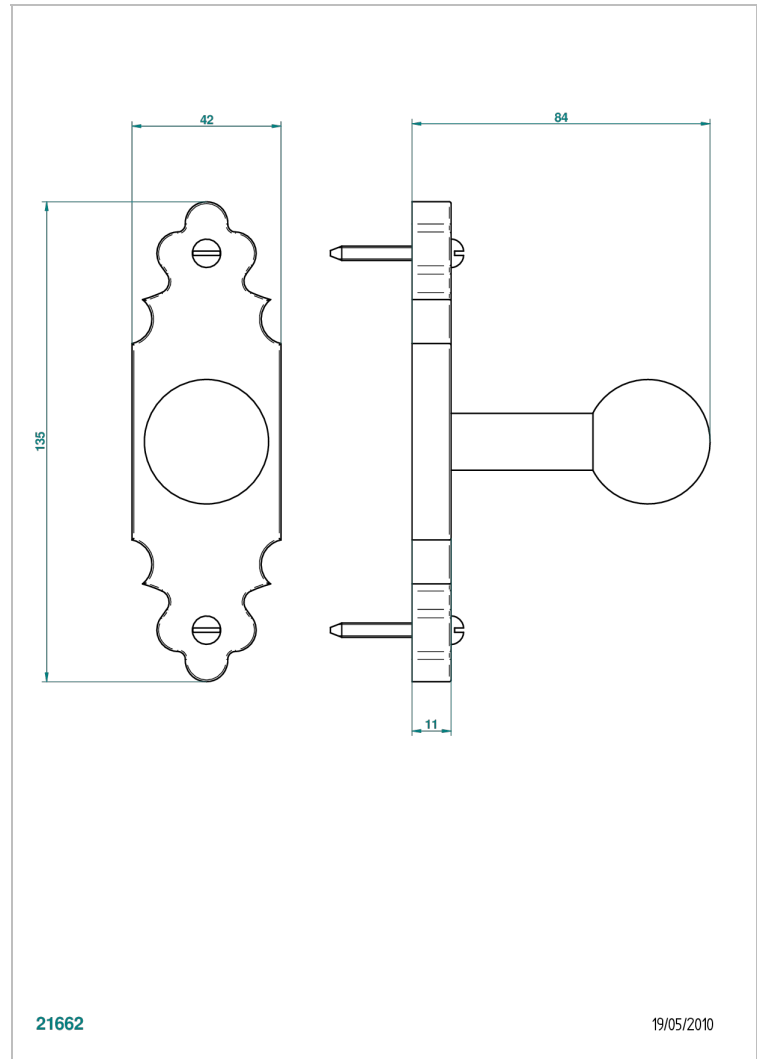

1900 WITH LEVER

G28-517

Single robe hook

CHARACTERISTIC

- 1900 with lever
- Single robe hook

AVAILABLE FINITIONS

Antique nickel - H28
Black ceram - D30
Blush PVD - H62
Brass color PVD - H49
Brown bronze color PVD - F33
Gold color PVD - H52