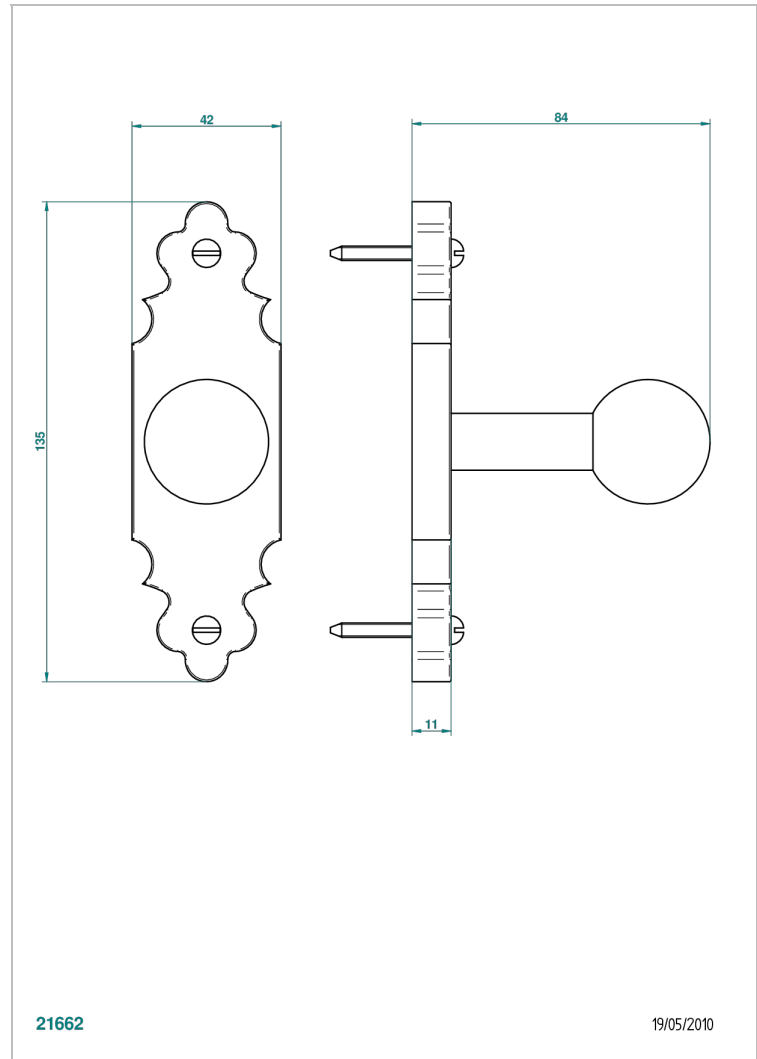

# 1900 WITH LEVER

G28-517

Single robe hook

## CHARACTERISTIC

- 1900 with lever
- Single robe hook