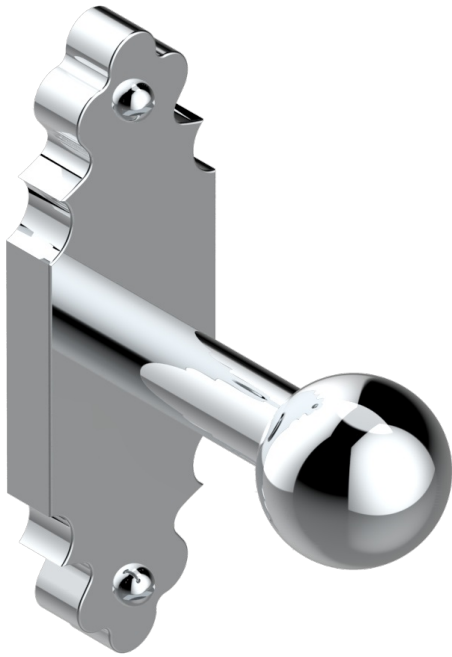

# 1900 WITH LEVER

G28-517

Single robe hook

## CHARACTERISTIC

- 1900 with lever
- Single robe hook

## AVAILABLE FINITIONS

Antique nickel - H28  
Black ceram - D30  
Blush PVD - H62  
Brass color PVD - H49  
Brown bronze color PVD - F33  
Gold color PVD - H52

Graphite PVD - H64  
Lacquered light bronze - D01  
Matt Umber PVD - H67  
Matt blush PVD - H60  
Matt brass color PVD - H50  
Matt brown bronze color PVD - F34