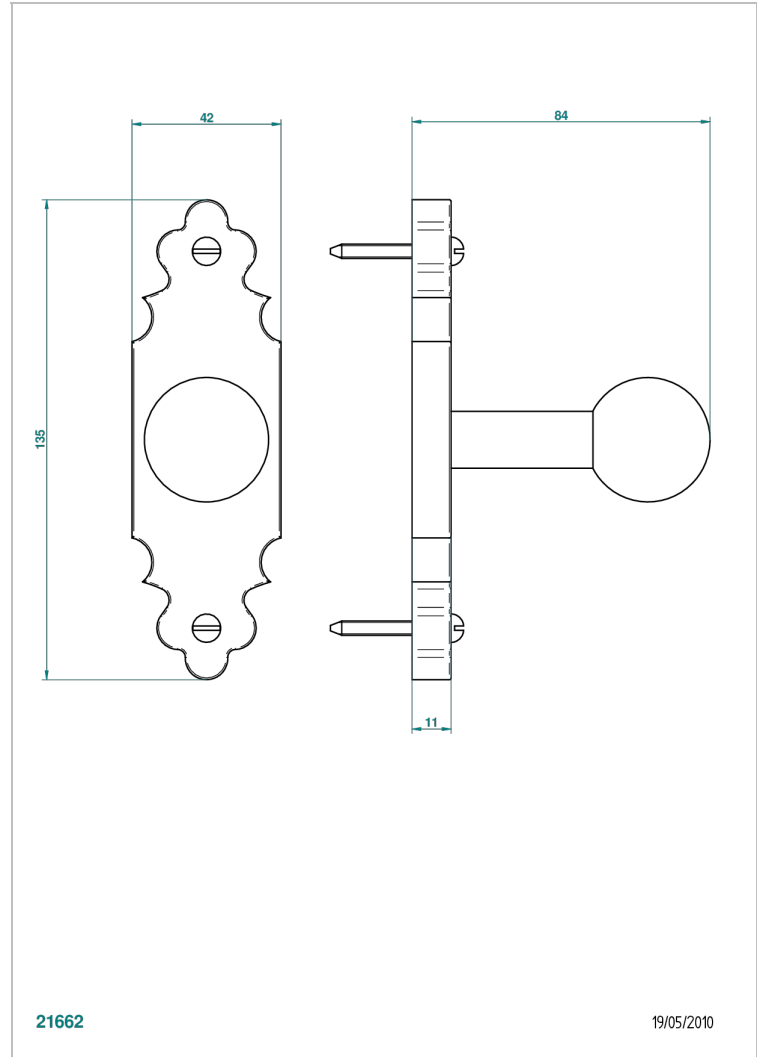

# 1900 WITH LEVER

G28-517

浴衣钩

THG<sup>®</sup>  
PARIS

## 特色

- 1900 with lever
- 浴衣钩