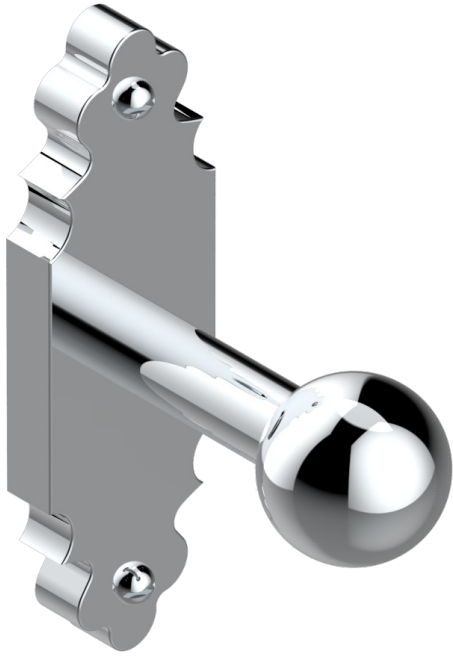

# 1900 WITH LEVER

G28-517

浴衣钩

THG<sup>®</sup>  
PARIS

## 特色

- 1900 with lever
- 浴衣钩

## 可选饰面

Black ceram - D30  
Blush PVD - H62  
Graphite PVD - H64  
Matt Umber PVD - H67  
Matt blush PVD - H60  
Matt graphite PVD - H65

Natural smoked Brass - A13  
PVD哑光棕铜 - F34  
PVD哑光金 - H53  
PVD哑光铜 - H50  
PVD哑光镍 - H56  
PVD抛光铜 - H49