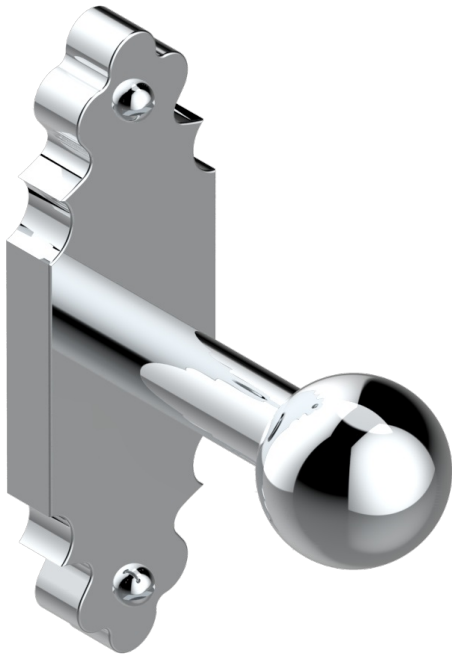

1900 WITH LEVER

G28-517

Single robe hook

CHARACTERISTIC

- 1900 with lever
- Single robe hook

AVAILABLE FINITIONS

Antique nickel - H28
Black ceram - D30
Blush PVD - H62
Brass color PVD - H49
Brown bronze color PVD - F33
Gold color PVD - H52

Graphite PVD - H64
Lacquered light bronze - D01
Matt Umber PVD - H67
Matt blush PVD - H60
Matt brass color PVD - H50
Matt brown bronze color PVD - F34

Matt chrome - C02
Matt gold - F07
Matt gold color PVD - H53
Matt graphite PVD - H65
Matt nickel (color finish) - C01
Matt nickel color PVD - H56

Natural smoked Brass - A13
Nickel color PVD - H55
Polished chrome (color finish) - A02
Polished chrome / Polished gold (color finish) - G02
Polished gold (color finish) - F01
Polished nickel - B01

Soft gold - F30
Soft matt gold - F31
Umber PVD - H66
Varnished matt antique red copper (color finish) - H07