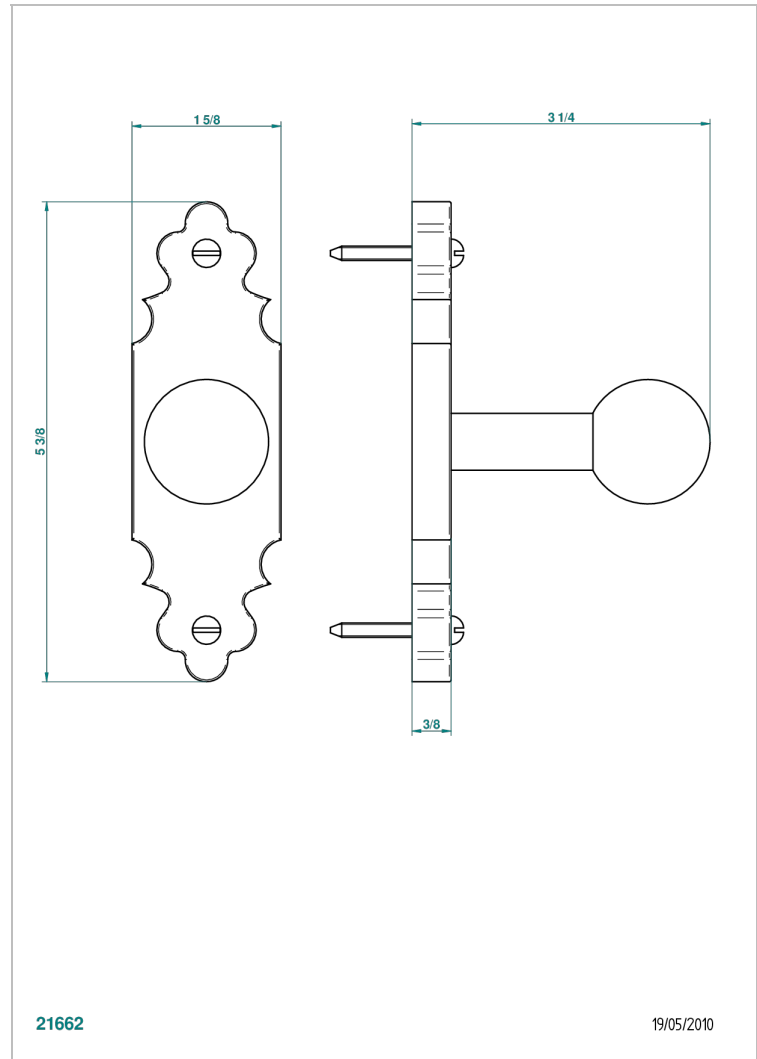

1900 WITH LEVER

G28-517

Single robe hook

CHARACTERISTIC

- 1900 with lever
- Single robe hook

AVAILABLE FINITIONS

Antique nickel - H28
Black ceram - D30
Blush PVD - H62
Brass color PVD - H49
Brown bronze color PVD - F33
Gold color PVD - H52