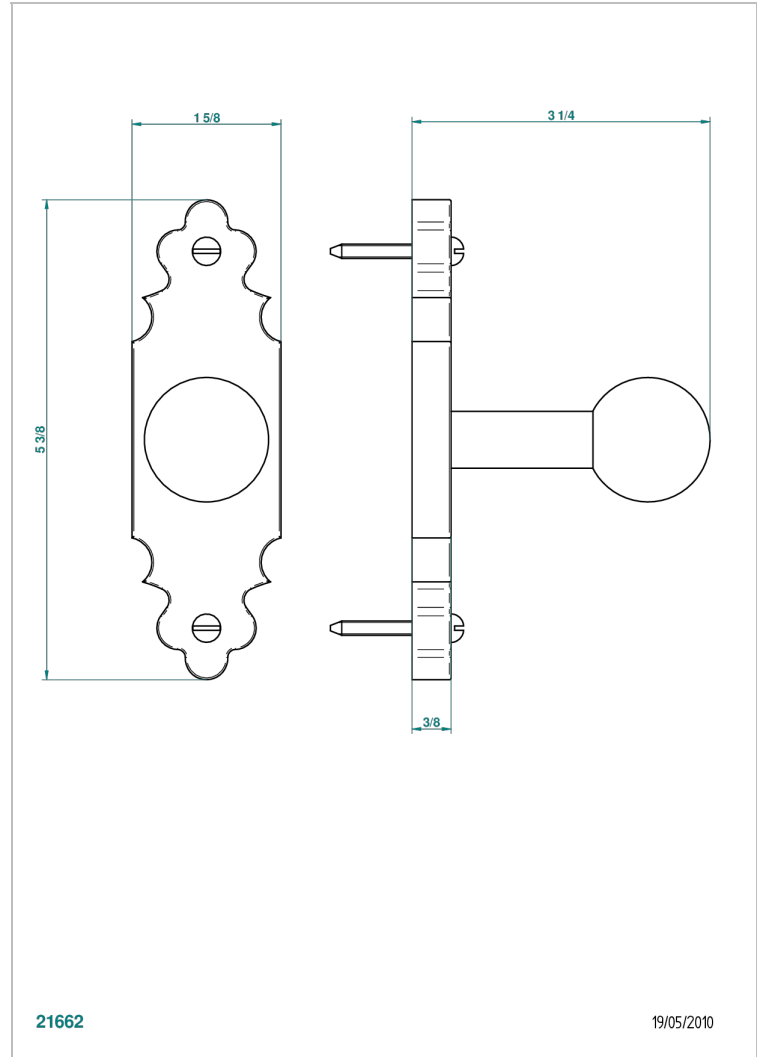

1900 WITH LEVER

G28-517

浴衣钩

THG[®]
PARIS

21662

19/05/2010

特色

- 1900 with lever
- 浴衣钩