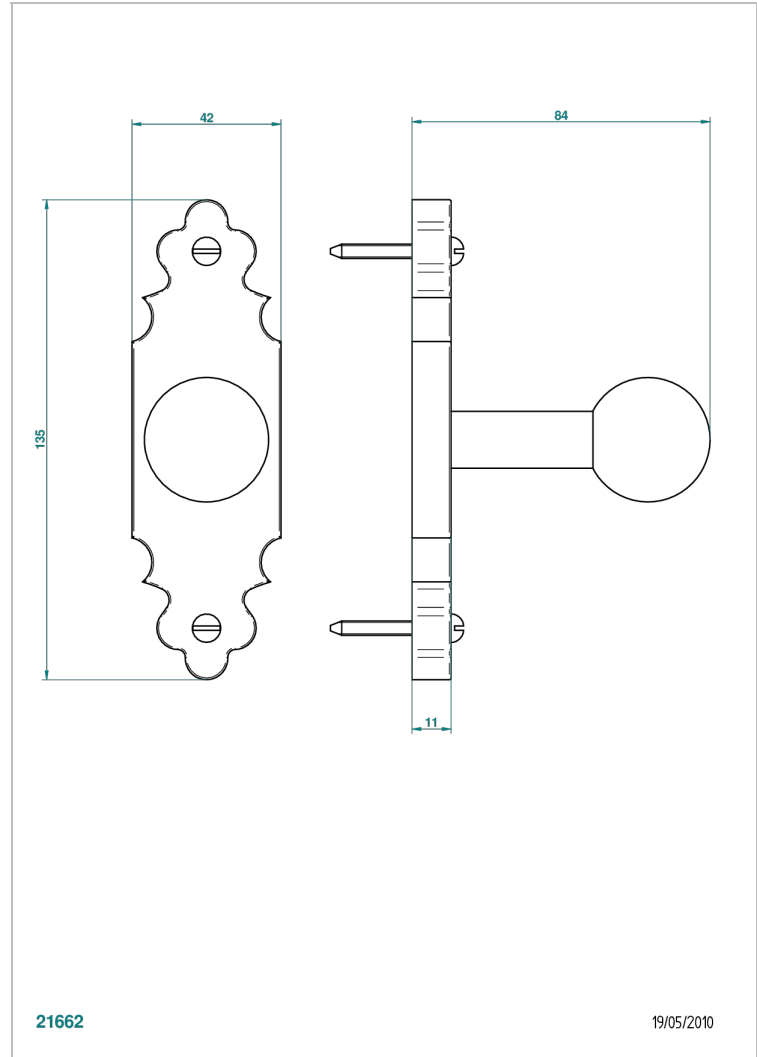

1900

G25-517

Single robe hook

CHARACTERISTIC

- 1900
- Single robe hook

AVAILABLE FINITIONS

Antique nickel - H28
Black ceram - D30
Blush PVD - H62
Brass color PVD - H49
Brown bronze color PVD - F33
Gold color PVD - H52