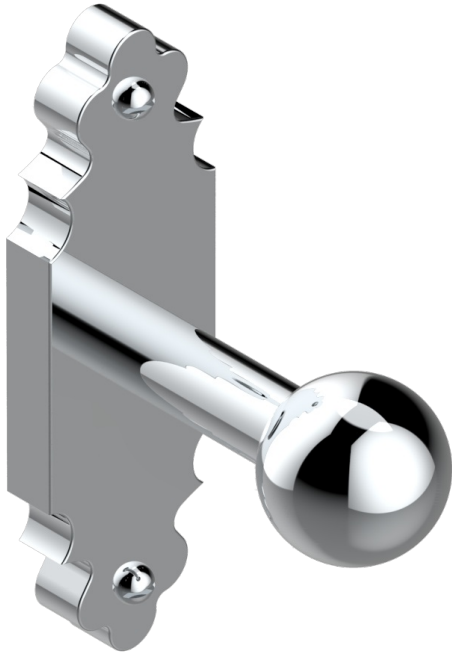

1900

G25-517

Single robe hook

CHARACTERISTIC

- 1900
- Single robe hook

AVAILABLE FINITIONS

Antique nickel - H28
Black ceram - D30
Blush PVD - H62
Brass color PVD - H49
Brown bronze color PVD - F33
Gold color PVD - H52

Graphite PVD - H64
Lacquered light bronze - D01
Matt Umber PVD - H67
Matt blush PVD - H60
Matt brass color PVD - H50
Matt brown bronze color PVD - F34

Matt chrome - C02
Matt gold - F07
Matt gold color PVD - H53
Matt graphite PVD - H65
Matt nickel (color finish) - C01
Matt nickel color PVD - H56

Natural smoked Brass - A13
Nickel color PVD - H55
Polished chrome (color finish) - A02
Polished chrome / Polished gold (color finish) - G02
Polished gold (color finish) - F01
Polished nickel - B01

Soft gold - F30
Soft matt gold - F31
Umber PVD - H66
Varnished matt antique red copper (color finish) - H07