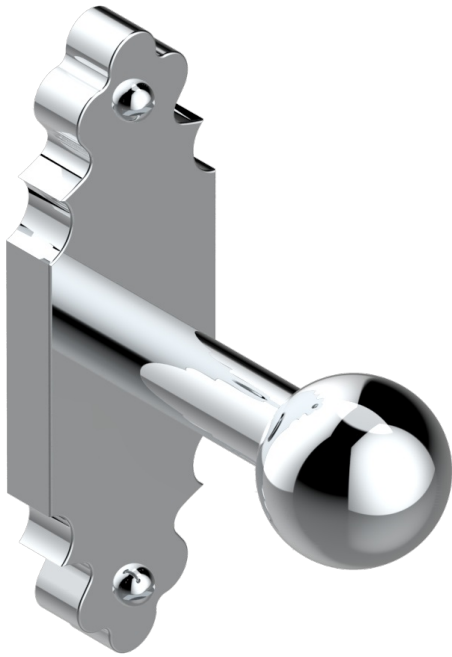

1900

G25-517

Single robe hook

CHARACTERISTIC

- 1900
- Single robe hook

AVAILABLE FINITIONS

Antique nickel - H28
Black ceram - D30
Blush PVD - H62
Brass color PVD - H49
Brown bronze color PVD - F33
Gold color PVD - H52

Graphite PVD - H64
Lacquered light bronze - D01
Matt Umber PVD - H67
Matt blush PVD - H60
Matt brass color PVD - H50
Matt brown bronze color PVD - F34

Matt chrome - C02
Matt gold - F07
Matt gold color PVD - H53
Matt graphite PVD - H65
Matt nickel (color finish) - C01
Matt nickel color PVD - H56

Natural smoked Brass - A13
Nickel color PVD - H55
Polished chrome (color finish) - A02
Polished chrome / Polished gold (color finish) - G02
Polished gold (color finish) - F01
Polished nickel - B01

Soft gold - F30
Soft matt gold - F31
Umber PVD - H66
Varnished matt antique red copper (color finish) - H07