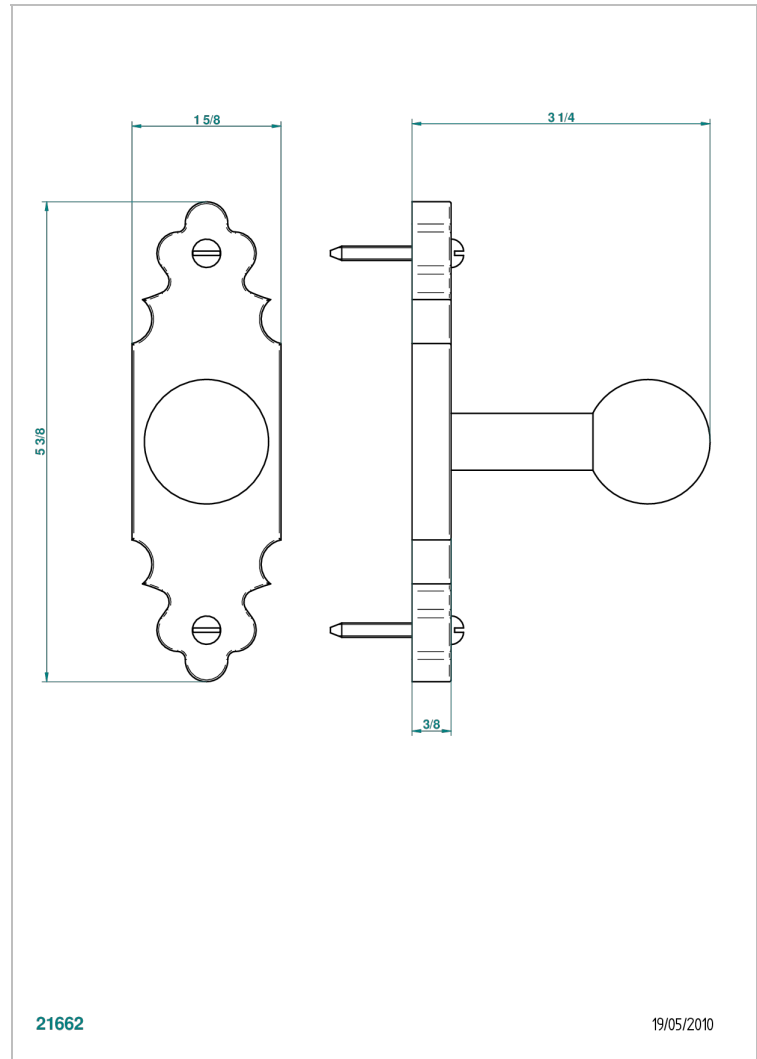

1900

G25-517

Single robe hook

CHARACTERISTIC

- 1900
- Single robe hook

AVAILABLE FINITIONS

Antique nickel - H28
Black ceram - D30
Blush PVD - H62
Brass color PVD - H49
Brown bronze color PVD - F33
Gold color PVD - H52