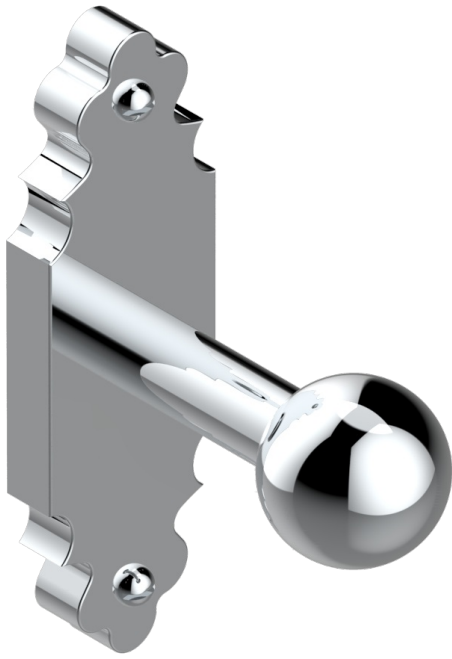

1900

G25-517

Single robe hook

CHARACTERISTIC

- 1900
- Single robe hook

AVAILABLE FINITIONS

Antique nickel - H28
Black ceram - D30
Blush PVD - H62
Brass color PVD - H49
Brown bronze color PVD - F33
Gold color PVD - H52

Graphite PVD - H64
Lacquered light bronze - D01
Matt Umber PVD - H67
Matt blush PVD - H60
Matt brass color PVD - H50
Matt brown bronze color PVD - F34

Matt chrome - C02
Matt gold - F07
Matt gold color PVD - H53
Matt graphite PVD - H65
Matt nickel (color finish) - C01
Matt nickel color PVD - H56

Natural smoked Brass - A13
Nickel color PVD - H55
Polished chrome (color finish) - A02
Polished chrome / Polished gold (color finish) - G02
Polished gold (color finish) - F01
Polished nickel - B01

Soft gold - F30
Soft matt gold - F31
Umber PVD - H66
Varnished matt antique red copper (color finish) - H07