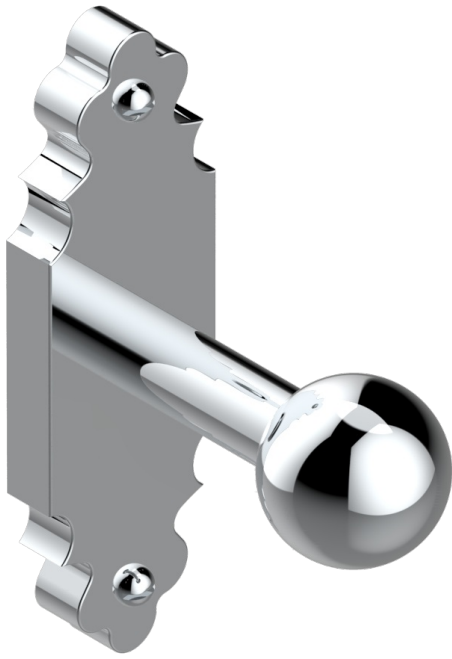

1900

G25-517

Single robe hook

21662

19/05/2010

CHARACTERISTIC

- 1900
- Single robe hook

AVAILABLE FINITIONS

Antique nickel - H28
Black ceram - D30
Blush PVD - H62
Brass color PVD - H49
Brown bronze color PVD - F33
Gold color PVD - H52

Graphite PVD - H64
Lacquered light bronze - D01
Matt Umber PVD - H67
Matt blush PVD - H60
Matt brass color PVD - H50
Matt brown bronze color PVD - F34