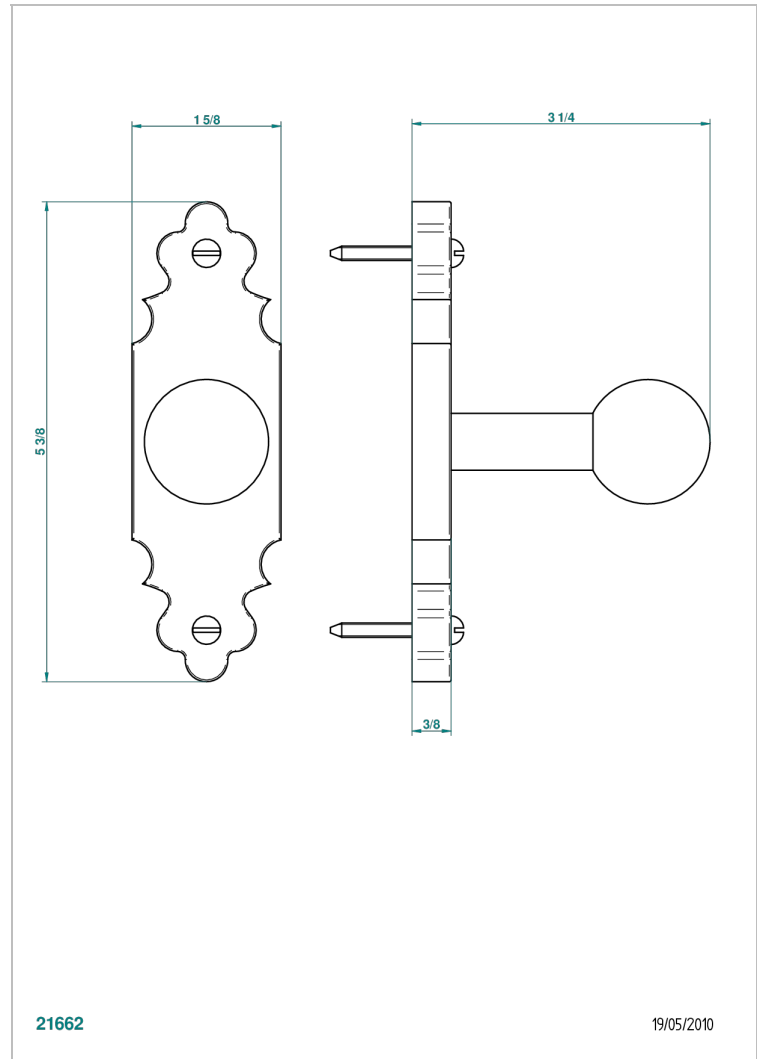

1900

G25-517

Single robe hook

21662

19/05/2010

CHARACTERISTIC

- 1900
- Single robe hook

AVAILABLE FINITIONS