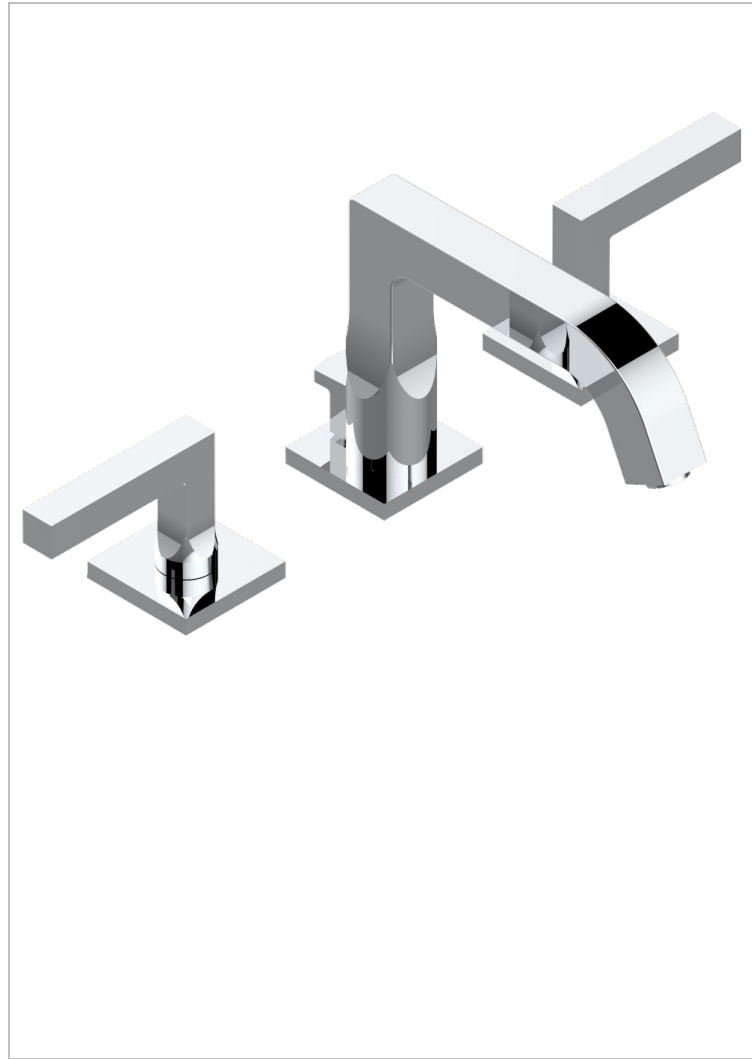

BELUGA WITH LEVER HANDLES

G1U-151M/US

THG
PARIS

Widespread lavatory set with drain for 1 1/4" + countertop

CHARACTERISTIC

- Beluga with lever handles
- Widespread lavatory set with drain for 1 1/4" + countertop

TECHNICAL SPECS

- Recommandé : 3 bars (max. 5 bars) - Advised : 43,5 psi (max. 72 psi)
- 5,7 l/min à 3 bars (1.5 gpm at 43.5 psi)

AVAILABLE FINITIONS

Black ceram - D30
Blush PVD - H62
Brass color PVD - H49
Brown bronze color PVD - F33
Chrome polished - A02
Chrome polished / gold polished - G02