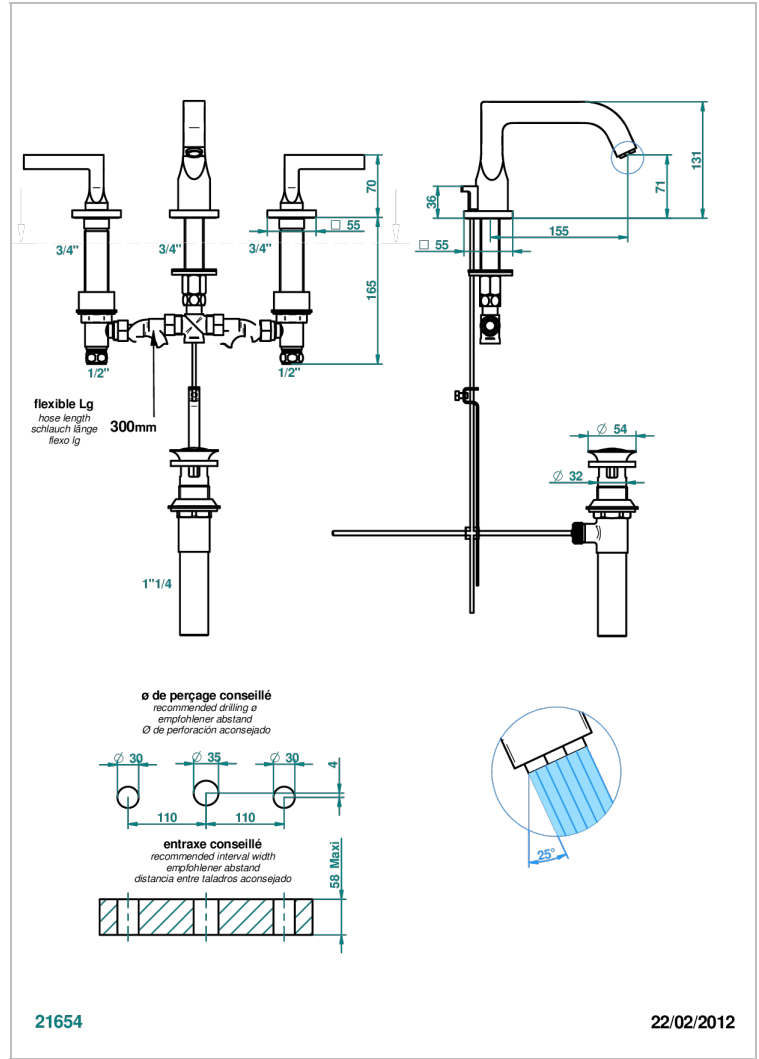

BELUGA WITH LEVER HANDLES

G1U-151M/US

THG
PARIS

Widespread lavatory set with drain for 1 1/4" + countertop

CHARACTERISTIC

- Beluga with lever handles
- Widespread lavatory set with drain for 1 1/4" + countertop

TECHNICAL SPECS

- Recommandé : 3 bars (max. 5 bars) - Advised : 43,5 psi (max. 72 psi)
- 5,7 l/min à 3 bars (1.5 gpm at 43.5 psi)

AVAILABLE FINITIONS

Black ceram - D30
Blush PVD - H62
Brass color PVD - H49
Brown bronze color PVD - F33
Chrome polished - A02
Chrome polished / gold polished - G02