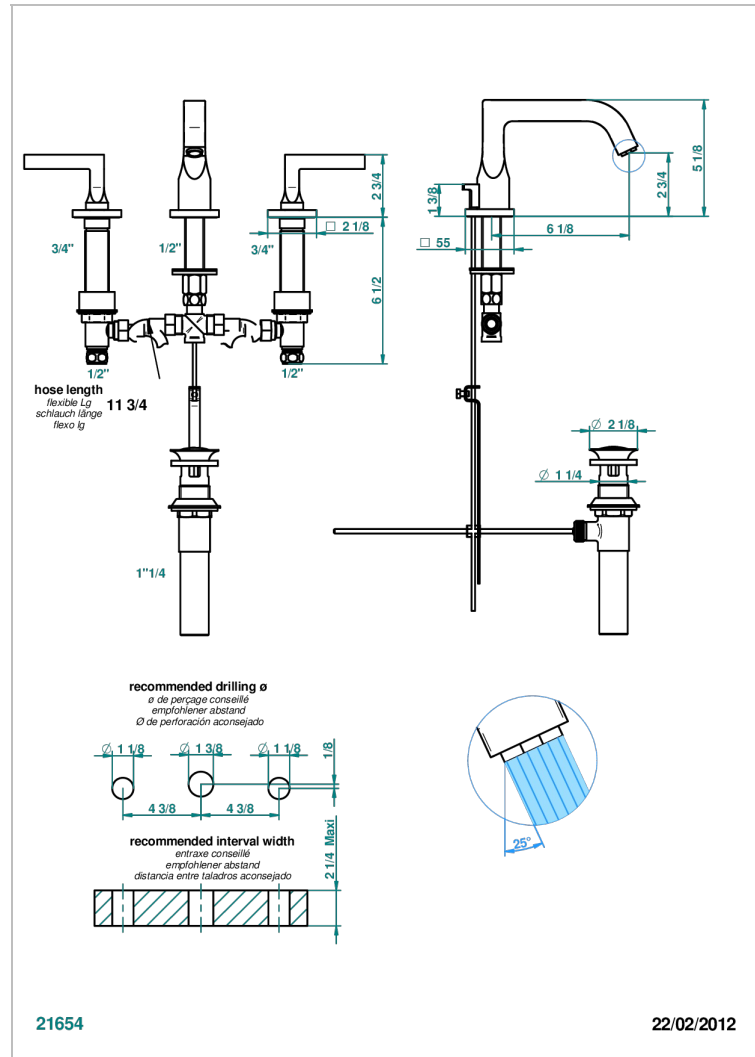

BELUGA WITH LEVER HANDLES

G1U-151M/US

Widespread lavatory set with drain for 1 1/4" + countertop

CHARACTERISTIC

- Beluga with lever handles
- Widespread lavatory set with drain for 1 1/4" + countertop

TECHNICAL SPECS

- Recommandé : 3 bars (max. 5 bars) - Advised : 43,5 psi (max. 72 psi)
- 5,7 l/min à 3 bars (1.5 gpm at 43.5 psi)

AVAILABLE FINITIONS

Black ceram - D30
Blush PVD - H62
Brass color PVD - H49
Brown bronze color PVD - F33
Chrome polished - A02
Chrome polished / gold polished - G02