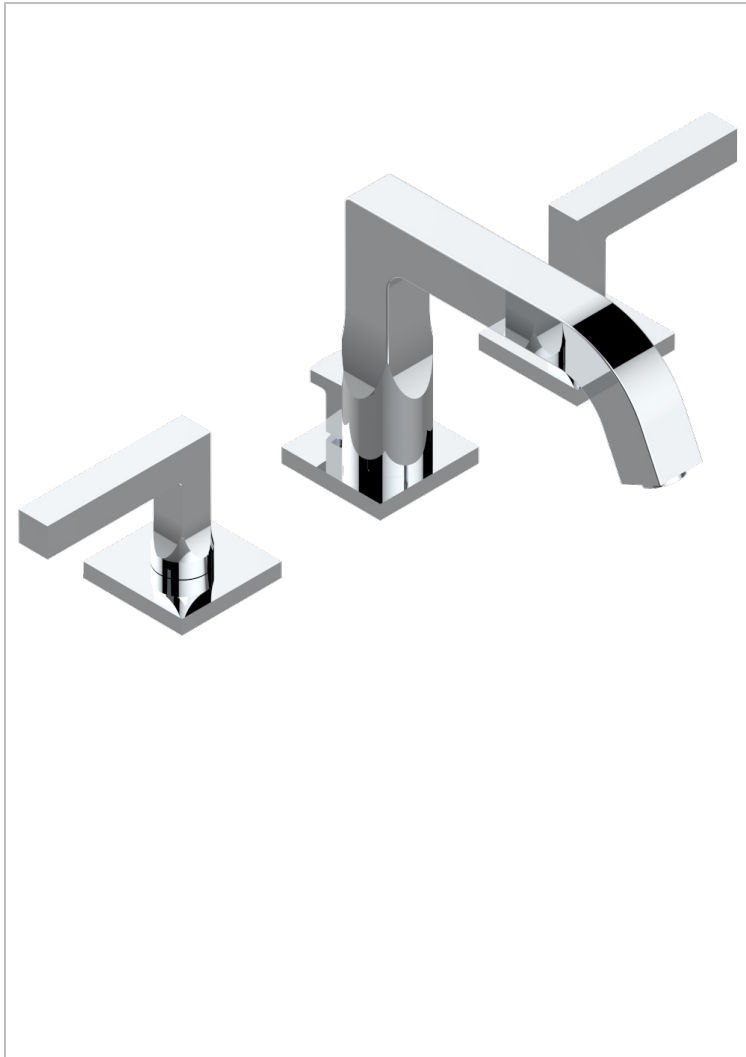

BELUGA WITH LEVER HANDLES

G1U-151M/US

Widespread lavatory set with drain for 1 1/4" + countertop

CHARACTERISTIC

- Beluga with lever handles
- Widespread lavatory set with drain for 1 1/4" + countertop

TECHNICAL SPECS

- Recommandé : 3 bars (max. 5 bars) - Advised : 43,5 psi (max. 72 psi)
- 5,7 l/min à 3 bars (1.5 gpm at 43.5 psi)

AVAILABLE FINITIONS

Black ceram - D30
Blush PVD - H62
Brass color PVD - H49
Brown bronze color PVD - F33
Chrome polished - A02
Chrome polished / gold polished - G02

Copper antique matt, coated - H07
Gold color PVD - H52
Gold mat - F07
Gold polished - F01
Graphite PVD - H64
Light coated bronze - D01

Matt Umber PVD - H67
Matt blush PVD - H60
Matt brass color PVD - H50
Matt brown bronze color PVD - F34
Matt chrome (American satin) - C02
Matt gold color PVD - H53