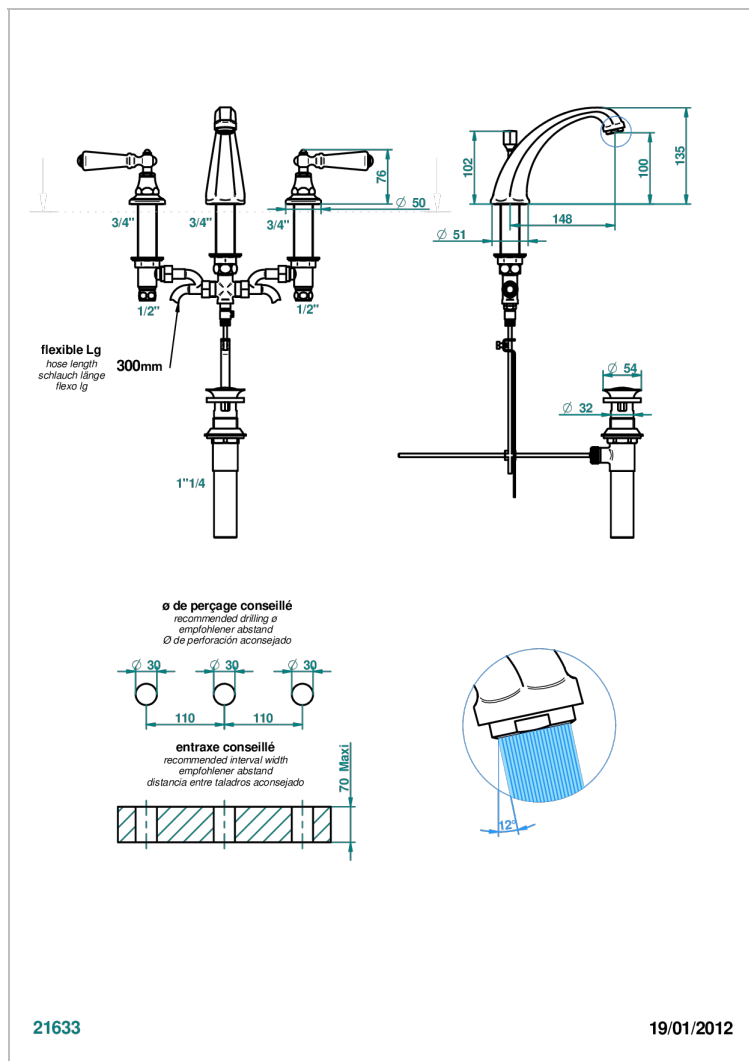

# CHARLESTON WITH LEVER HANDLES

G75-152M/US

Widespread lavatory set, high spout with drain for 1 1/4" + countertop

## CHARACTERISTIC

- Charleston with lever handles
- Widespread lavatory set, high spout with drain for 1 1/4" + countertop