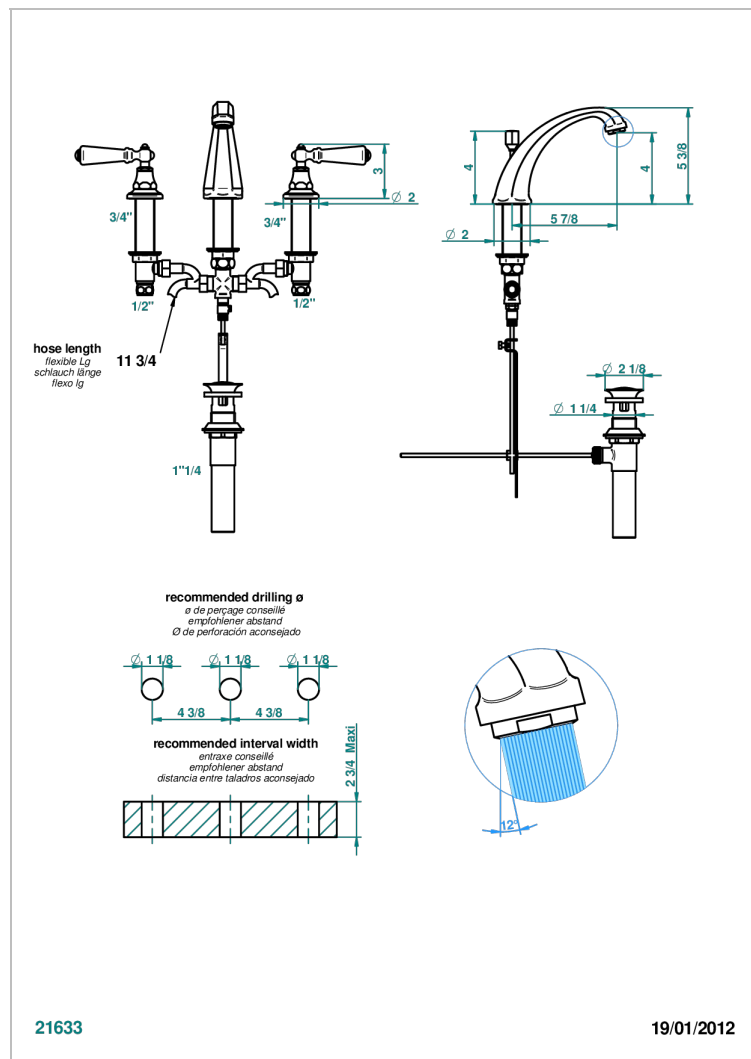

# CHARLESTON WITH LEVER HANDLES

G75-152M/US

Widespread lavatory set, high spout with drain for 1 1/4" + countertop

## CHARACTERISTIC

- Charleston with lever handles
- Widespread lavatory set, high spout with drain for 1 1/4" + countertop