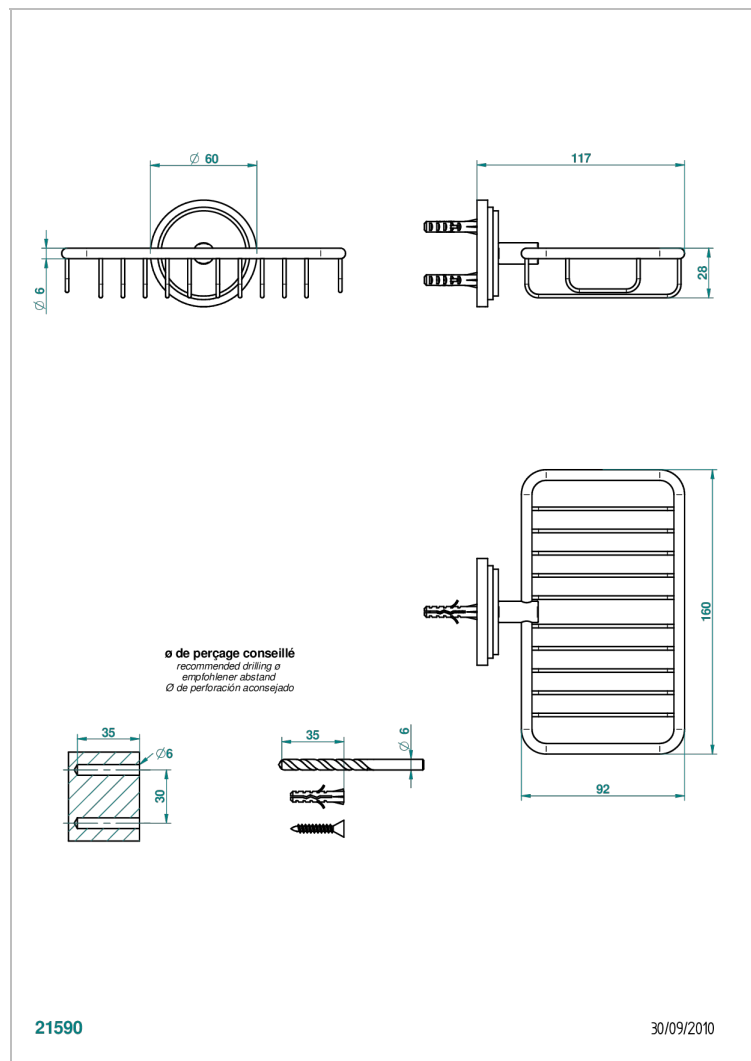

FAUBOURG METAL WITH LEVER HANDLES

G2U-620

Soap basket, wall mounted 6"1/4 x 3"5/8

CHARACTERISTIC

- Faubourg Metal with lever handles
- Soap basket, wall mounted 6"1/4 x 3"5/8

AVAILABLE FINITIONS

Black ceram - D30
Blush PVD - H62
Brass color PVD - H49
Brown bronze color PVD - F33
Chrome polished - A02
Chrome polished / gold polished - G02