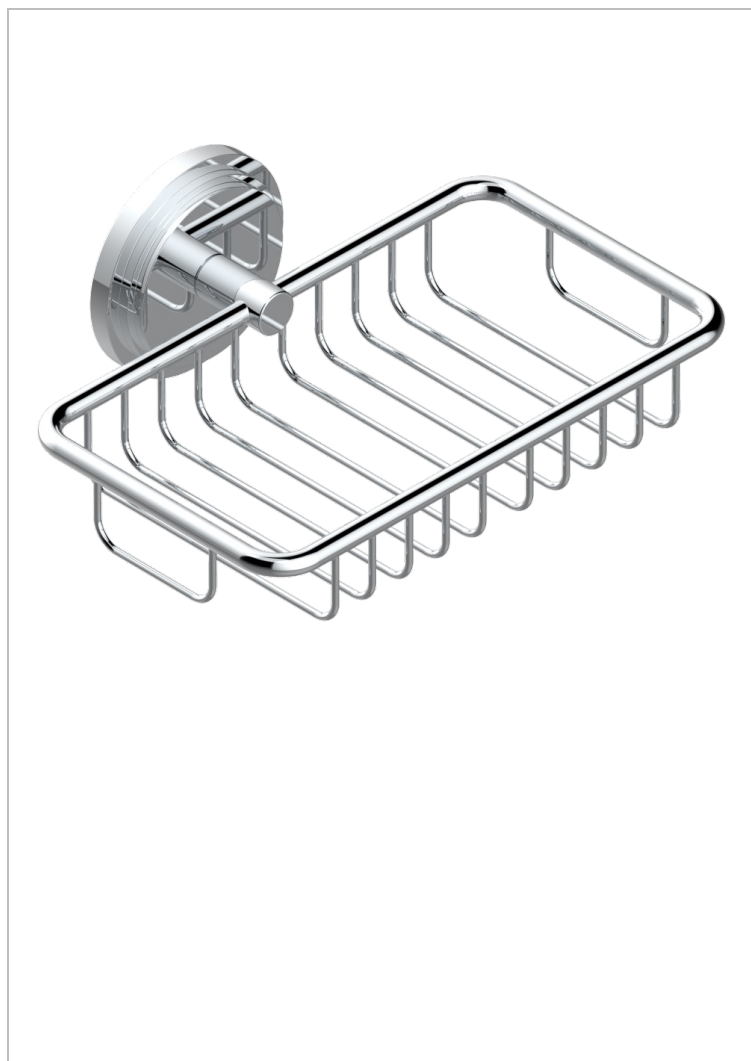

FAUBOURG METAL WITH LEVER HANDLES

G2U-620

Soap basket, wall mounted 6"1/4 x 3"5/8

CHARACTERISTIC

- Faubourg Metal with lever handles
- Soap basket, wall mounted 6"1/4 x 3"5/8

AVAILABLE FINITIONS

Black ceram - D30
Blush PVD - H62
Brass color PVD - H49
Brown bronze color PVD - F33
Chrome polished - A02
Chrome polished / gold polished - G02

Gold color PVD - H52
Gold mat - F07
Gold polished - F01
Graphite PVD - H64
Matt Umber PVD - H67
Matt blush PVD - H60

Matt brass color PVD - H50
Matt brown bronze color PVD - F34
Matt chrome (American satin) - C02
Matt gold color PVD - H53
Matt graphite PVD - H65
Matt nickel (American satin) - C01

Matt nickel color PVD - H56
Natural smoked Brass - A13
Nickel antique / Sovereign - H28
Nickel color PVD - H55
Nickel polished - B01
Soft gold - F30

Soft matt gold - F31
Umber PVD - H66