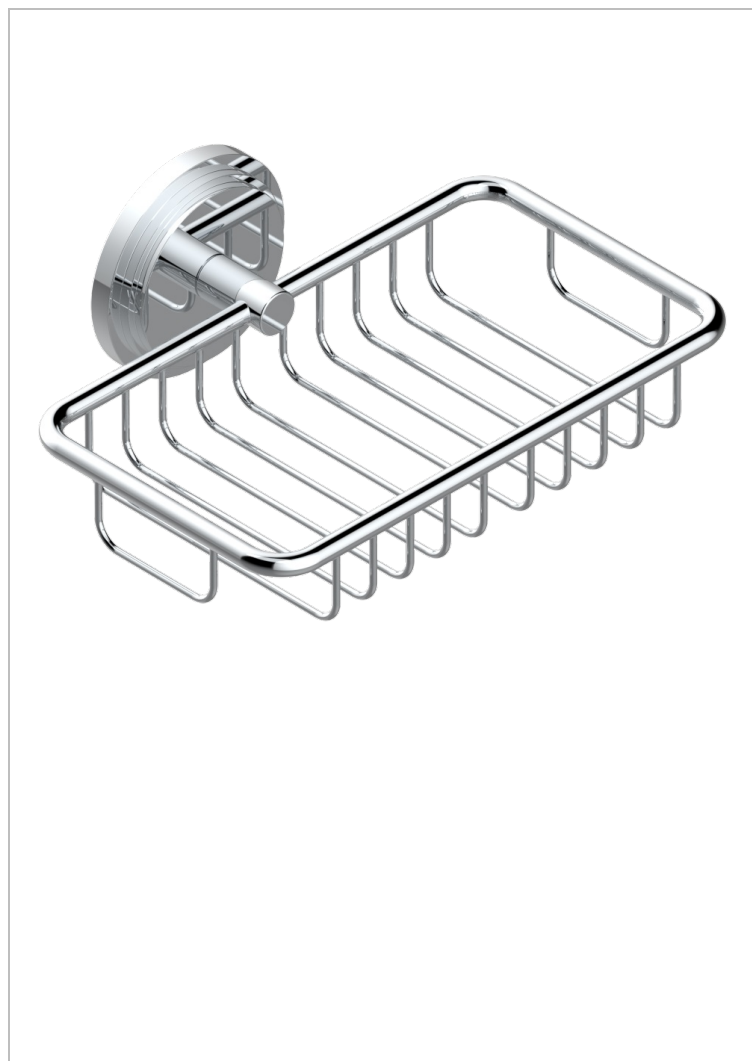

# FAUBOURG METAL WITH LEVER HANDLES

G2U-620

Soap basket, wall mounted 6"1/4 x 3"5/8

## CHARACTERISTIC

- Faubourg Metal with lever handles
- Soap basket, wall mounted 6"1/4 x 3"5/8