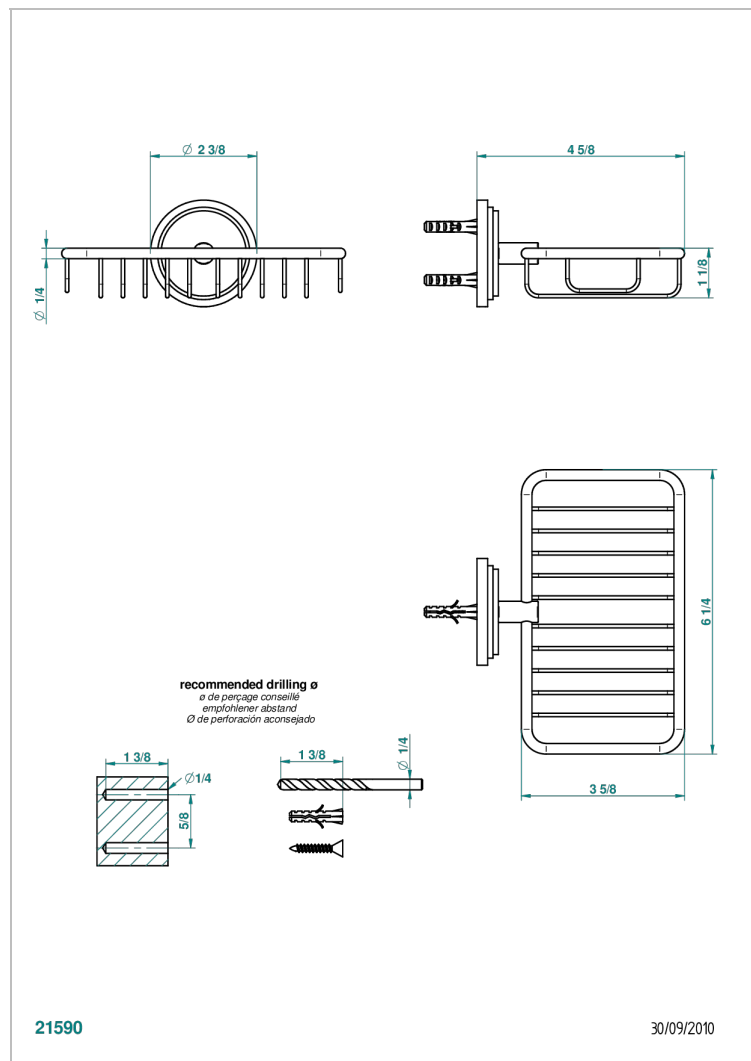

# FAUBOURG METAL WITH LEVER HANDLES

G2U-620

Soap basket, wall mounted 6"1/4 x 3"5/8

## CHARACTERISTIC

- Faubourg Metal with lever handles
- Soap basket, wall mounted 6"1/4 x 3"5/8