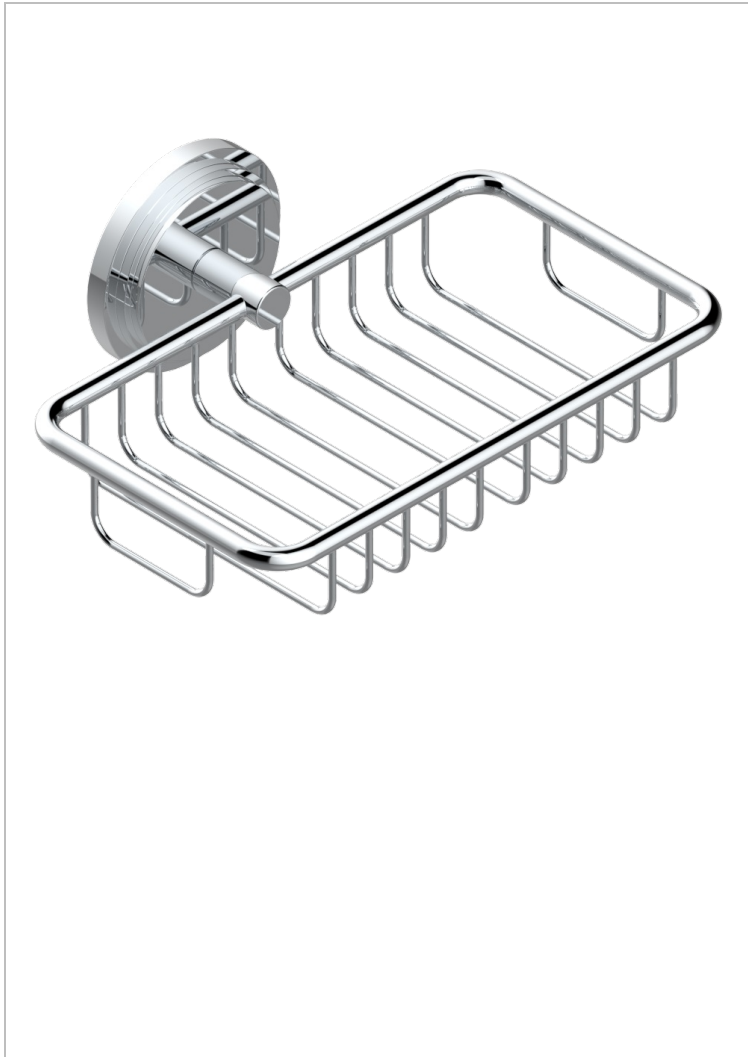

FRIVOLE WITH LEVER HANDLES

G2S-620

Soap basket, wall mounted 6"1/4 x 3"5/8

CHARACTERISTIC

- Frivole with lever handles
- Soap basket, wall mounted 6"1/4 x 3"5/8

AVAILABLE FINITIONS

Black ceram - D30
Blush PVD - H62
Brass color PVD - H49
Brown bronze color PVD - F33
Chrome polished - A02
Chrome polished / gold polished - G02

Gold color PVD - H52
Gold mat - F07
Gold polished - F01
Graphite PVD - H64
Matt Umber PVD - H67
Matt blush PVD - H60

Matt brass color PVD - H50
Matt brown bronze color PVD - F34
Matt chrome (American satin) - C02
Matt gold color PVD - H53
Matt graphite PVD - H65
Matt nickel (American satin) - C01

Matt nickel color PVD - H56
Nickel antique / Sovereign - H28
Nickel color PVD - H55
Nickel polished - B01
Soft gold - F30
Soft matt gold - F31

Umber PVD - H66