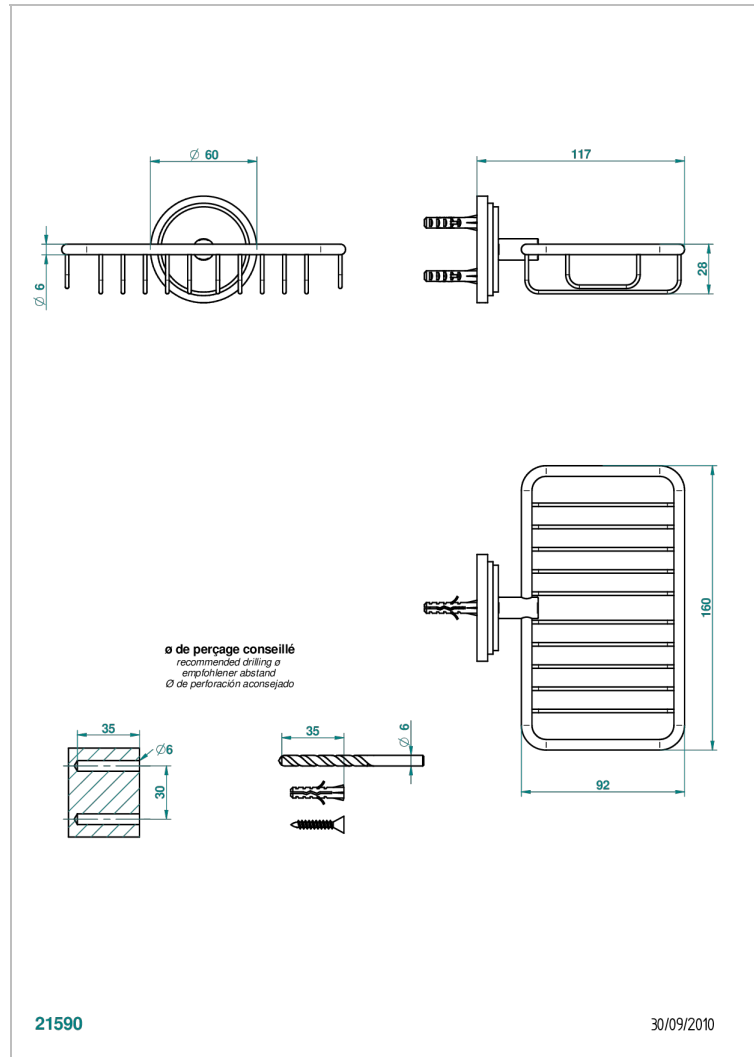

FRIVOLE WITH LEVER HANDLES

G2S-620

Soap basket, wall mounted 6"1/4 x 3"5/8

CHARACTERISTIC

- Frivole with lever handles
- Soap basket, wall mounted 6"1/4 x 3"5/8

AVAILABLE FINITIONS

Black ceram - D30
Blush PVD - H62
Brass color PVD - H49
Brown bronze color PVD - F33
Chrome polished - A02
Chrome polished / gold polished - G02