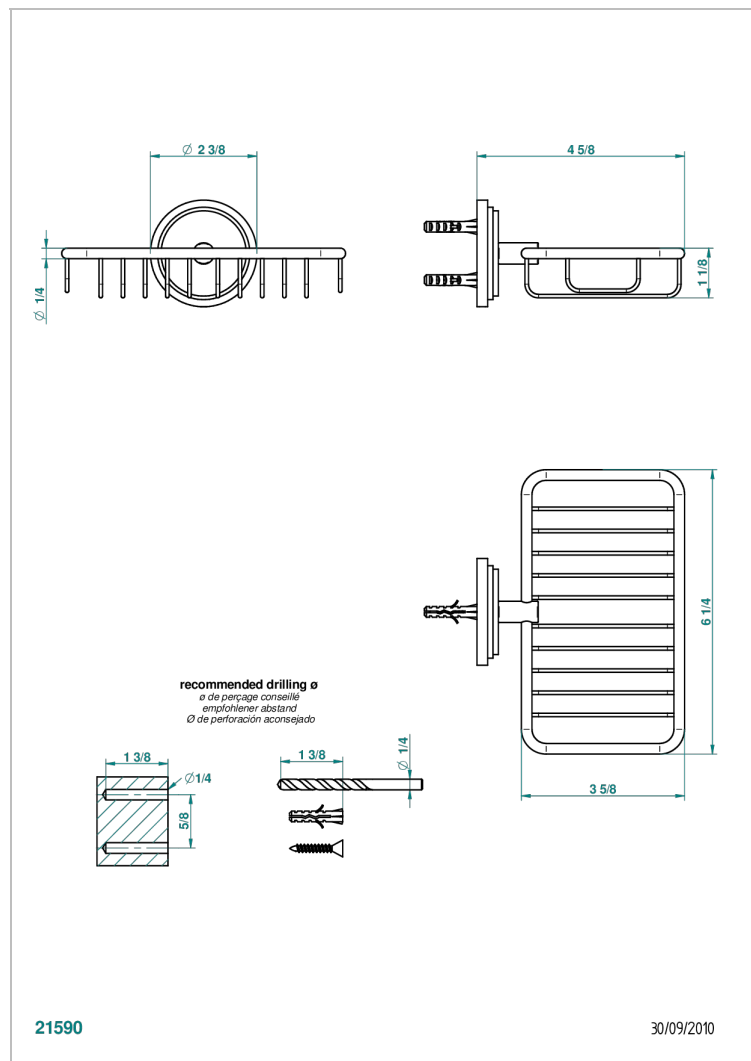

# FRIVOLE WITH LEVER HANDLES

G2S-620

Soap basket, wall mounted 6"1/4 x 3"5/8

## CHARACTERISTIC

- Frivole with lever handles
- Soap basket, wall mounted 6"1/4 x 3"5/8