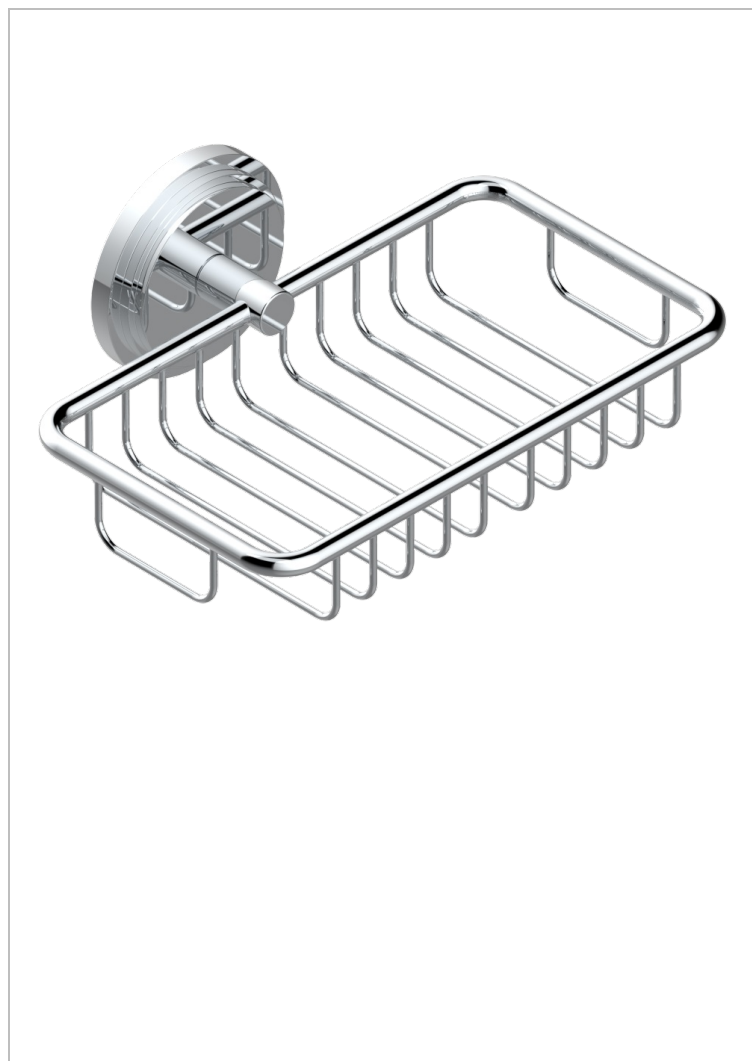

# FRIVOLE WITH LEVER HANDLES

G2S-620

Soap basket, wall mounted 6"1/4 x 3"5/8

## CHARACTERISTIC

- Frivole with lever handles
- Soap basket, wall mounted 6"1/4 x 3"5/8