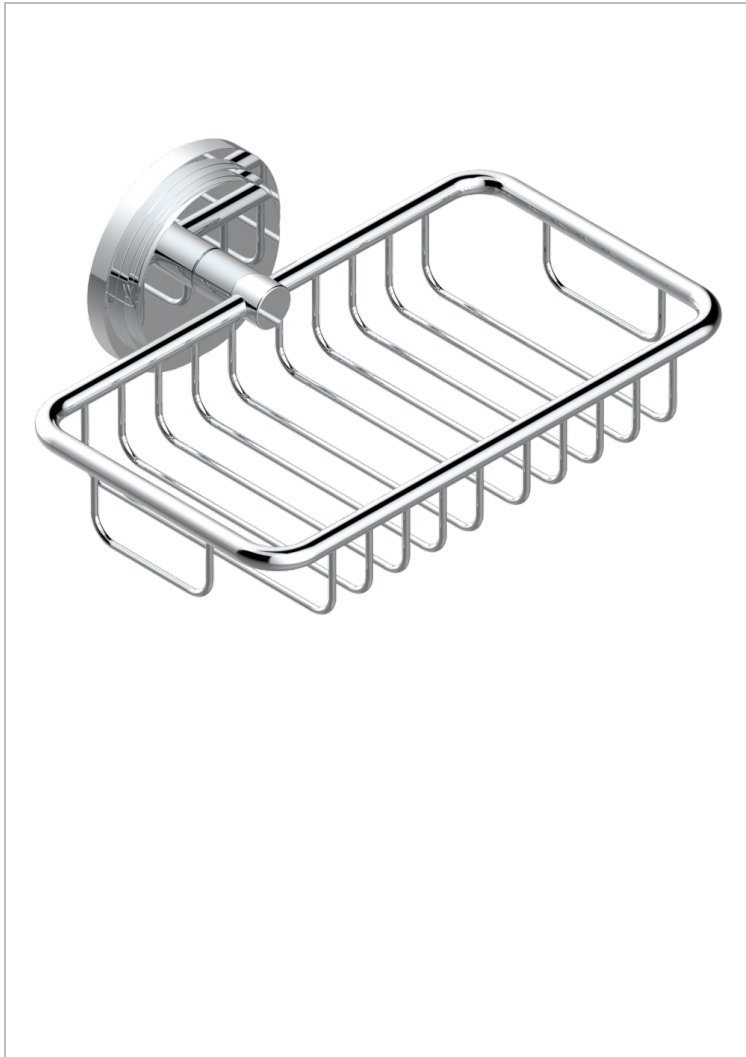

FRIVOLE WITH LEVER

G2S-620

Net soap dish with flange, 160 x 95 mm

21590

30/09/2010

CHARACTERISTIC

- Frivole with lever
- Net soap dish with flange, 160 x 95 mm

AVAILABLE FINITIONS

Antique nickel - H28
Black ceram - D30
Blush PVD - H62
Brass color PVD - H49
Brown bronze color PVD - F33
Gold color PVD - H52

Graphite PVD - H64
Matt Umber PVD - H67
Matt blush PVD - H60
Matt brass color PVD - H50
Matt brown bronze color PVD - F34
Matt chrome - C02