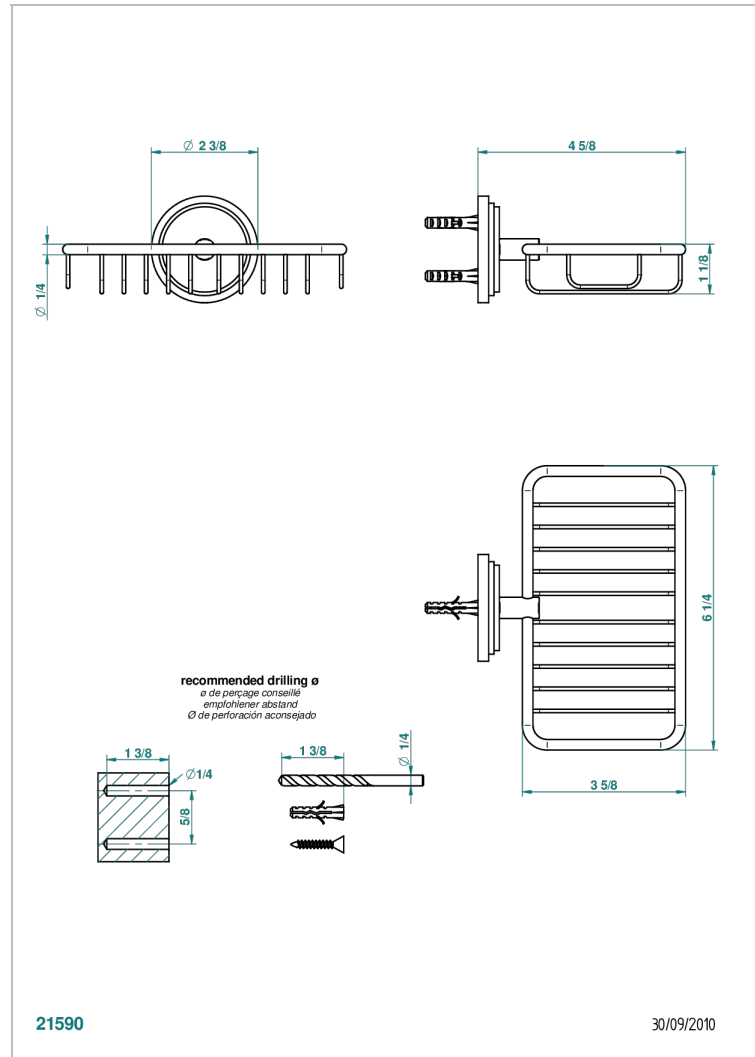

FRIVOLE WITH LEVER

G2S-620

Net soap dish with flange, 160 x 95 mm

21590

30/09/2010

CHARACTERISTIC

- Frivole with lever
- Net soap dish with flange, 160 x 95 mm

AVAILABLE FINITIONS