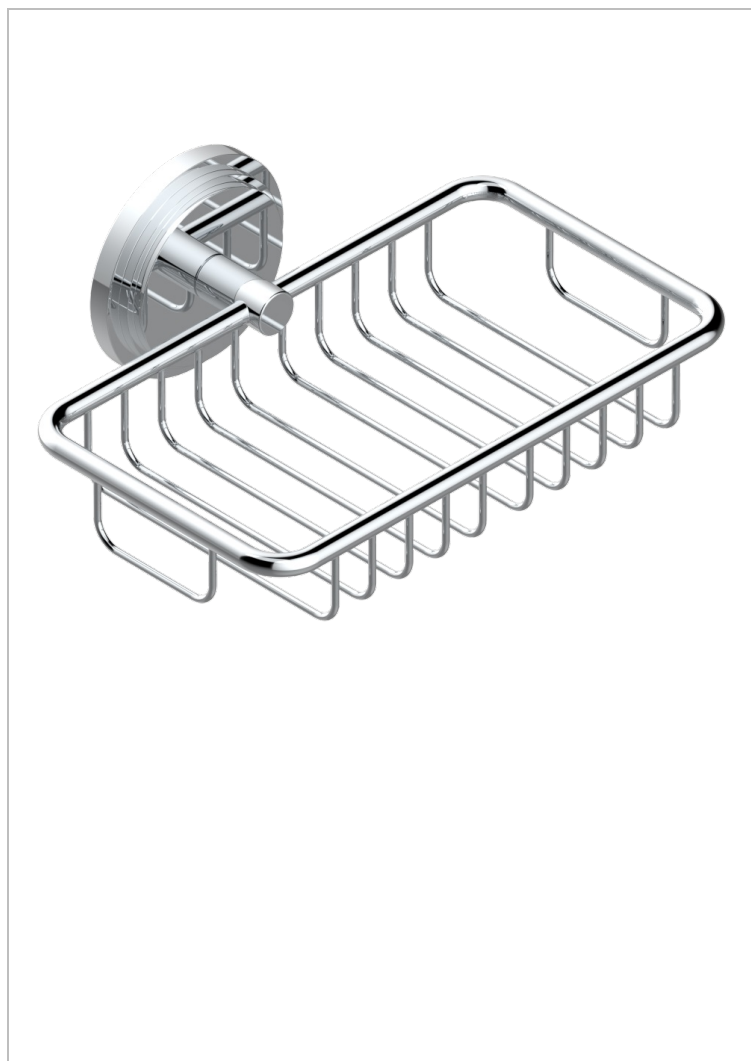

# FROUFROU WITH LEVER HANDLES

G2P-620

Soap basket, wall mounted 6"1/4 x 3"5/8

## CHARACTERISTIC

- Froufrou with lever handles
- Soap basket, wall mounted 6"1/4 x 3"5/8