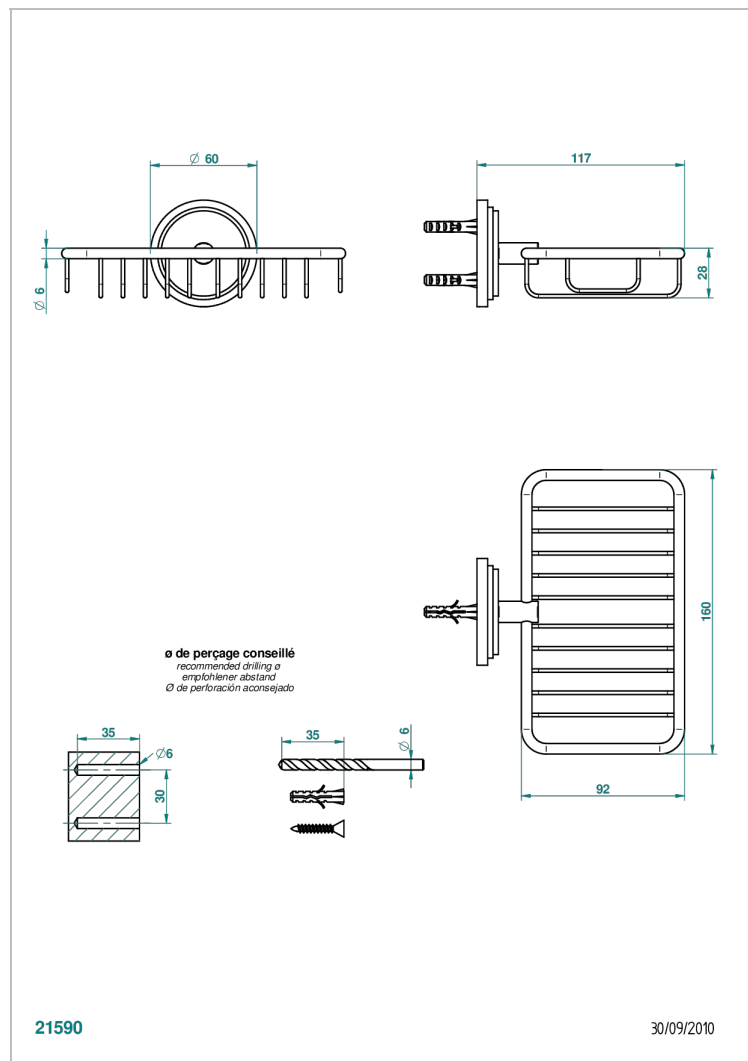

# FROUFROU WITH LEVER HANDLES

G2P-620

Soap basket, wall mounted 6"1/4 x 3"5/8

## CHARACTERISTIC

- Froufrou with lever handles
- Soap basket, wall mounted 6"1/4 x 3"5/8