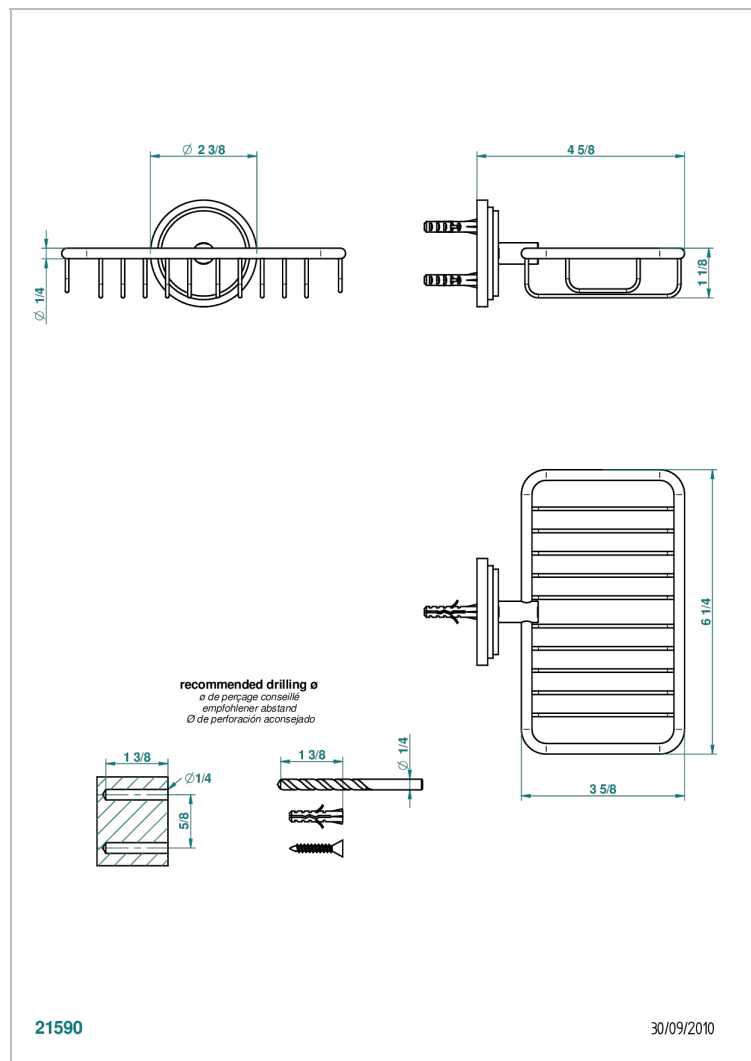

FROUFROU WITH LEVER HANDLES

G2P-620

Soap basket, wall mounted 6"1/4 x 3"5/8

CHARACTERISTIC

- Froufrou with lever handles
- Soap basket, wall mounted 6"1/4 x 3"5/8

AVAILABLE FINITIONS

Black ceram - D30
Blush PVD - H62
Brass color PVD - H49
Brown bronze color PVD - F33
Chrome polished - A02
Chrome polished / gold polished - G02

Matt nickel color PVD - H56
Nickel antique / Sovereign - H28
Nickel color PVD - H55
Nickel polished - B01
Soft gold - F30
Soft matt gold - F31

Umber PVD - H66