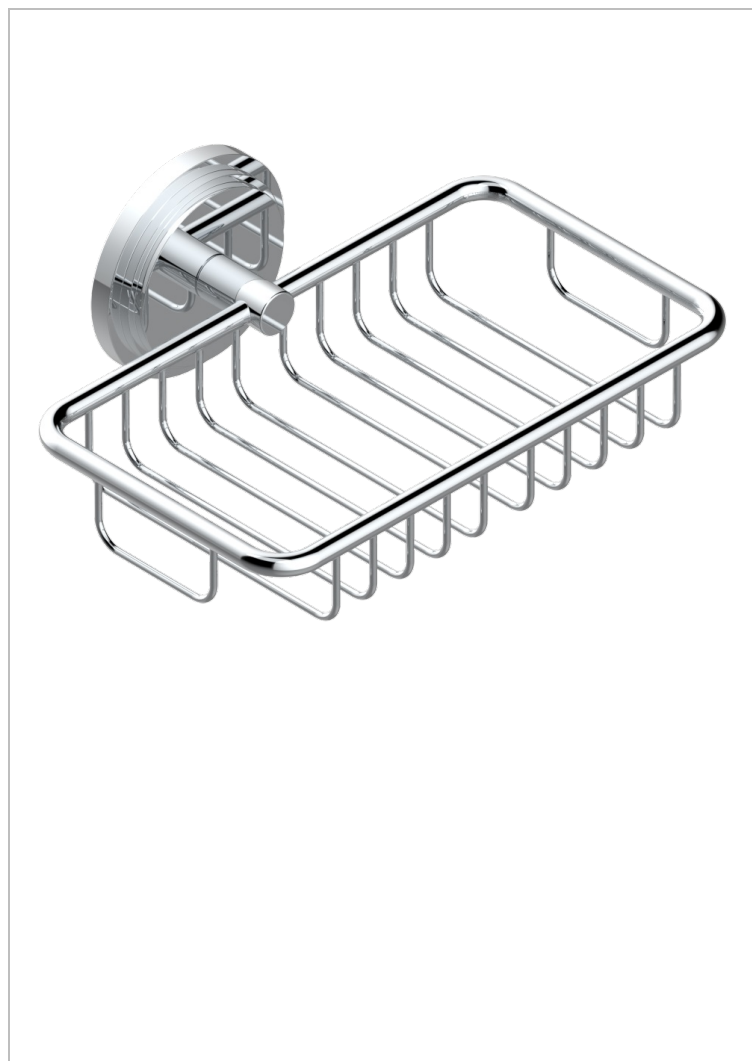

FROUFROU WITH LEVER HANDLES

G2P-620

Soap basket, wall mounted 6"1/4 x 3"5/8

CHARACTERISTIC

- Froufrou with lever handles
- Soap basket, wall mounted 6"1/4 x 3"5/8

AVAILABLE FINITIONS

Black ceram - D30
Blush PVD - H62
Brass color PVD - H49
Brown bronze color PVD - F33
Chrome polished - A02
Chrome polished / gold polished - G02

Gold color PVD - H52
Gold mat - F07
Gold polished - F01
Graphite PVD - H64
Matt Umber PVD - H67
Matt blush PVD - H60

Matt brass color PVD - H50
Matt brown bronze color PVD - F34
Matt chrome (American satin) - C02
Matt gold color PVD - H53
Matt graphite PVD - H65
Matt nickel (American satin) - C01

Matt nickel color PVD - H56
Nickel antique / Sovereign - H28
Nickel color PVD - H55
Nickel polished - B01
Soft gold - F30
Soft matt gold - F31

Umber PVD - H66