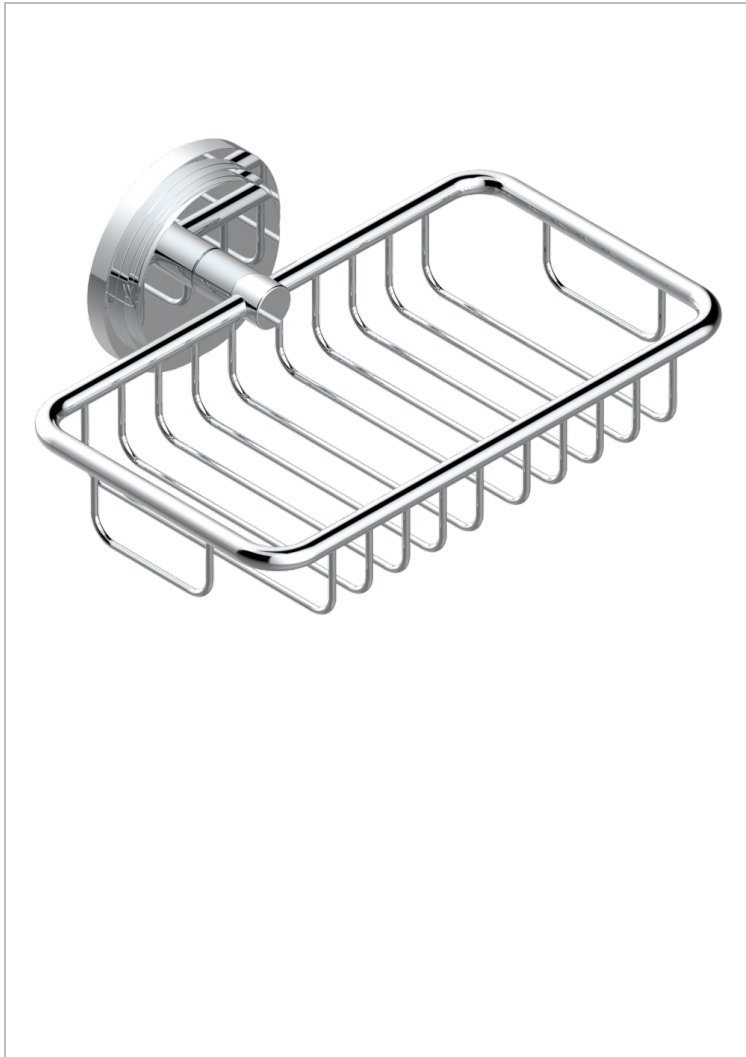

FROUFROU WITH LEVER

G2P-620

Net soap dish with flange, 160 x 95 mm

THG[®]
PARIS

CHARACTERISTIC

- Froufrou with lever
- Net soap dish with flange, 160 x 95 mm

AVAILABLE FINITIONS

Antique nickel - H28
Black ceram - D30
Blush PVD - H62
Brass color PVD - H49
Brown bronze color PVD - F33
Gold color PVD - H52