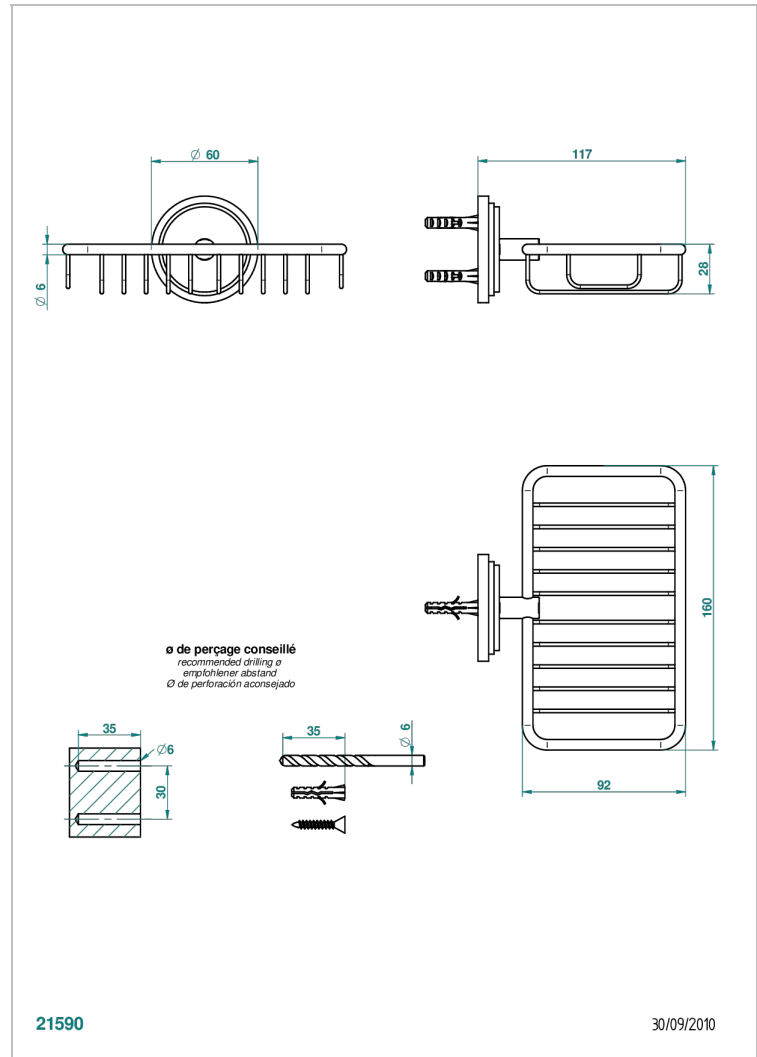

FROUFROU WITH LEVER

G2P-620

Net soap dish with flange, 160 x 95 mm

THG[®]
PARIS

CHARACTERISTIC

- Froufrou with lever
- Net soap dish with flange, 160 x 95 mm

AVAILABLE FINITIONS

Antique nickel - H28
Black ceram - D30
Blush PVD - H62
Brass color PVD - H49
Brown bronze color PVD - F33
Gold color PVD - H52