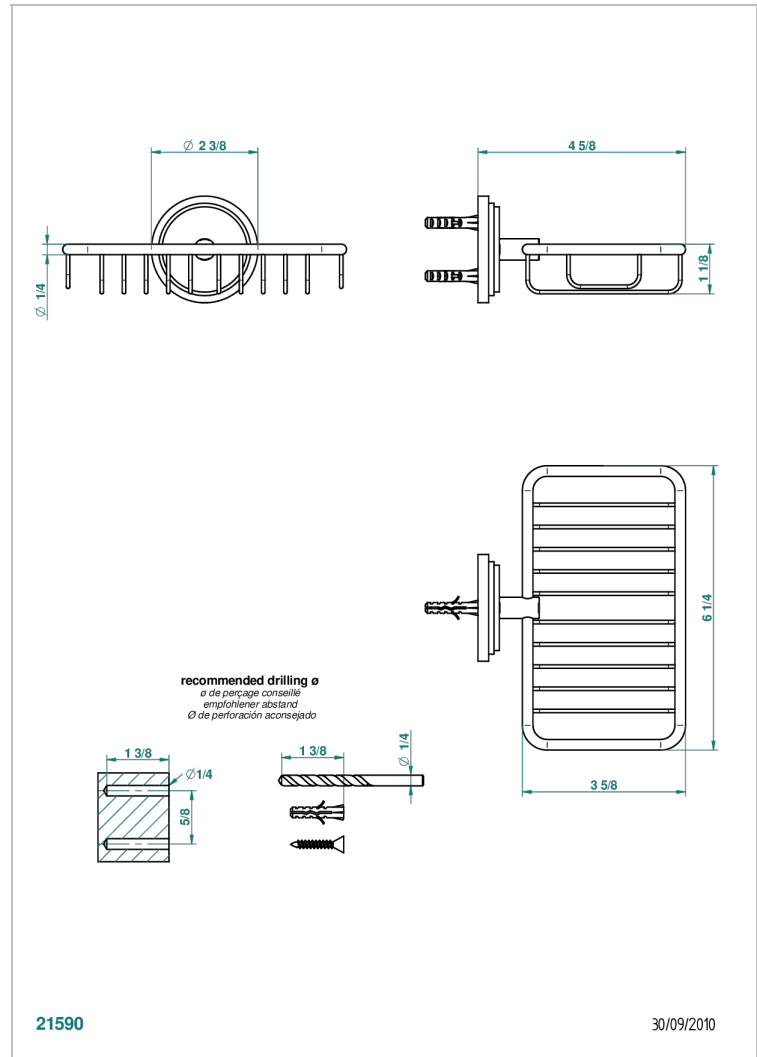

FROUFROU WITH LEVER

G2P-620

Net soap dish with flange, 160 x 95 mm

THG[®]
PARIS

CHARACTERISTIC

- Froufrou with lever
- Net soap dish with flange, 160 x 95 mm

AVAILABLE FINITIONS

Antique nickel - H28
Black ceram - D30
Blush PVD - H62
Brass color PVD - H49
Brown bronze color PVD - F33
Gold color PVD - H52