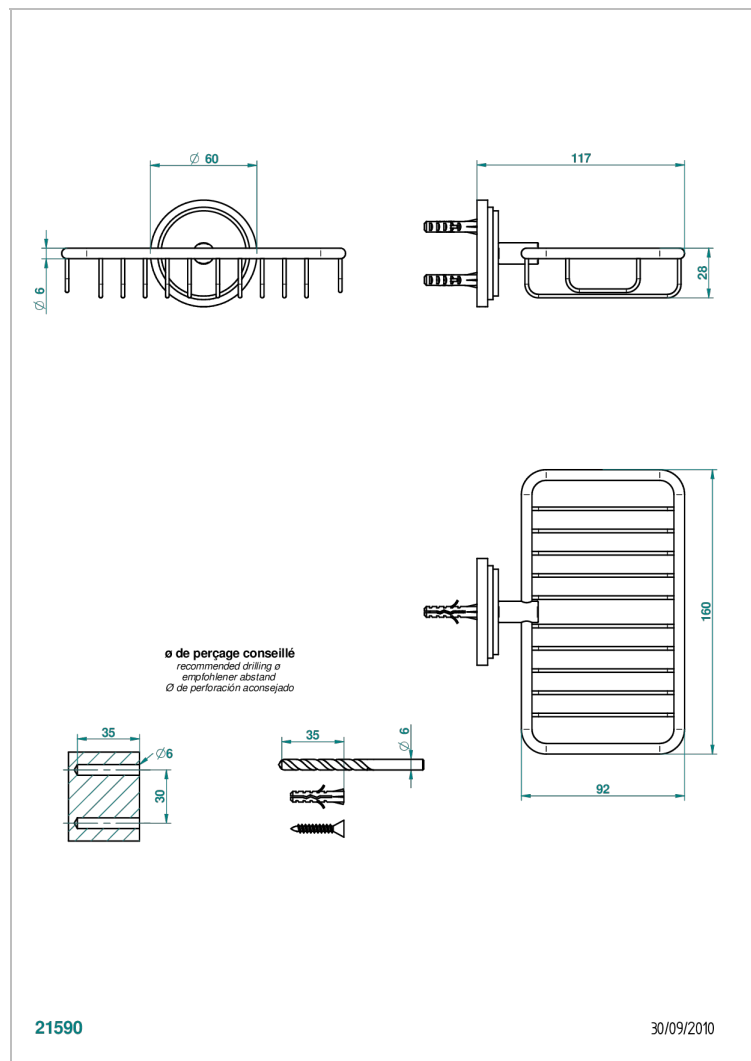

FAUBOURG BLACK PORCELAIN WITH LEVER HANDLES

G2M-620

Soap basket, wall mounted 6"1/4 x 3"5/8

CHARACTERISTIC

- Faubourg Black Porcelain with lever handles
- Soap basket, wall mounted 6"1/4 x 3"5/8

AVAILABLE FINITIONS