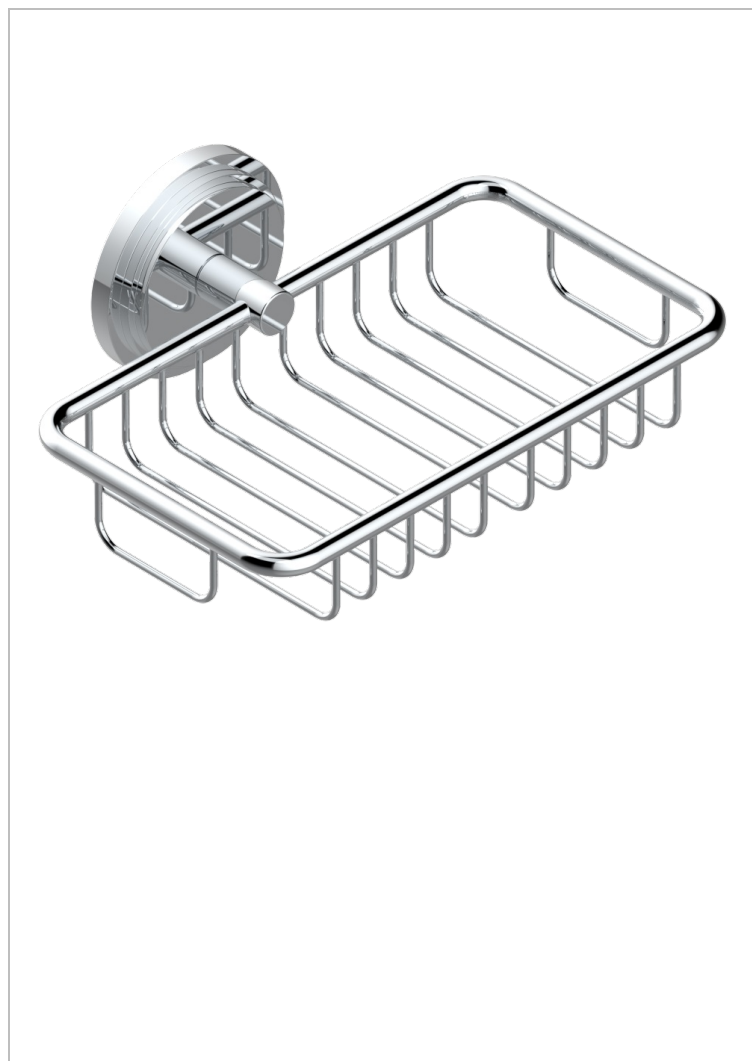

FAUBOURG BLACK PORCELAIN WITH LEVER HANDLES

G2M-620

Soap basket, wall mounted 6"1/4 x 3"5/8

CHARACTERISTIC

- Faubourg Black Porcelain with lever handles
- Soap basket, wall mounted 6"1/4 x 3"5/8

AVAILABLE FINITIONS

Black ceram - D30
Blush PVD - H62
Brass color PVD - H49
Brown bronze color PVD - F33
Chrome polished - A02
Chrome polished / gold polished - G02

Gold color PVD - H52
Gold mat - F07
Gold polished - F01
Graphite PVD - H64
Matt Umber PVD - H67
Matt blush PVD - H60